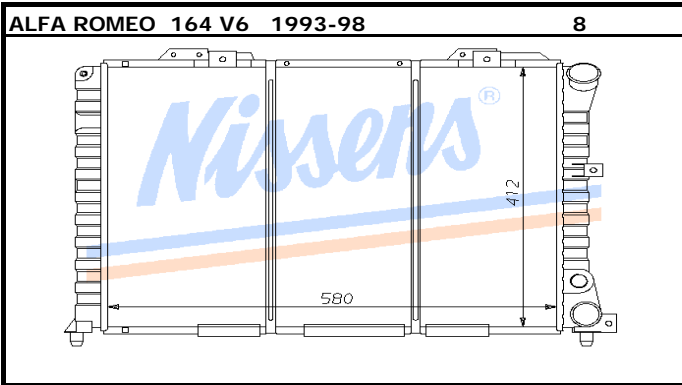

Auto		P/A	Man	ALF1B
Core	545X248X33		OE #	532125
Remarks	Engine 1189 AR30500 1351/1490 AR30 AS30			

Auto		P/A	Man	ALF4B
Core	480X415X40		OE #	60507819/20
Remarks	Engine 1962/2492/1996--Turbo1995 Twin Spark 1962			

Auto		P/A	Man	ALF5B
Core	497X375X25		OE #	7612178
Remarks				

Auto		P/C	Man	ALF12B
Core	580X395X24		OE #	60651921
Remarks	Engine 32310 AL2038			

Auto		P/A	Man	ALF2B
Core	520X324X33		OE #	60538379
Remarks	Engine 1351/1490/1712			

Auto		P/C	Man	ALF3B
Core	546X358X33		OE #	60590292
Remarks	Engine 1351/1596 1712AR33401 1351 AR33501 1556 AR 33201			

Auto		P/A	Man	ALF6B
Core	555X375X35		OE #	7611159
Remarks				

Auto		P/C	Man	ALF13B
Core	580X415X34		OE #	60651920
Remarks	Engine 32103/4 AL2029			