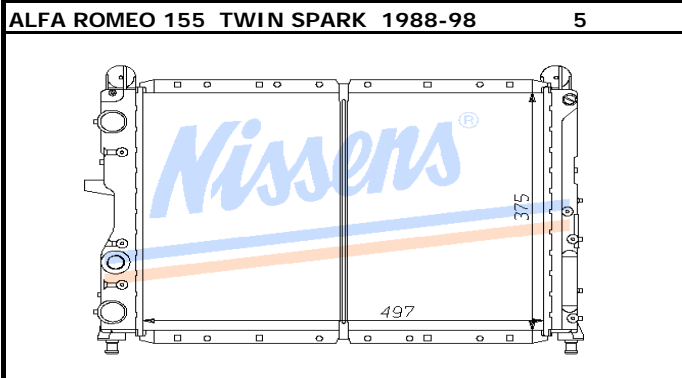

Auto		P/A	Man	ALF1B
Core	545X248X33		OE #	532125
Remarks	Engine 1189 AR30500 1351/1490 AR30 AS30			

Auto		P/A	Man	ALF4B
Core	480X415X40		OE #	60507819/20
Remarks	Engine 1962/2492/1996--Turbo1995 Twin Spark 1962			

Auto		P/A	Man	ALF5B
Core	497X375X25		OE #	7612178
Remarks				

Auto		P/C	Man	ALF12B
Core	580X395X24		OE #	60651921
Remarks	Engine 32310 AL2038			

Auto		P/A	Man	ALF2B
Core	520X324X33		OE #	60538379
Remarks	Engine 1351/1490/1712			

Auto		P/C	Man	ALF3B
Core	546X358X33		OE #	60590292
Remarks	Engine 1351/1596 1712AR33401 1351 AR33501 1556 AR 33201			

Auto		P/A	Man	ALF6B
Core	555X375X35		OE #	7611159
Remarks				

Auto		P/C	Man	ALF13B
Core	580X415X34		OE #	60651920
Remarks	Engine 32103/4 AL2029			