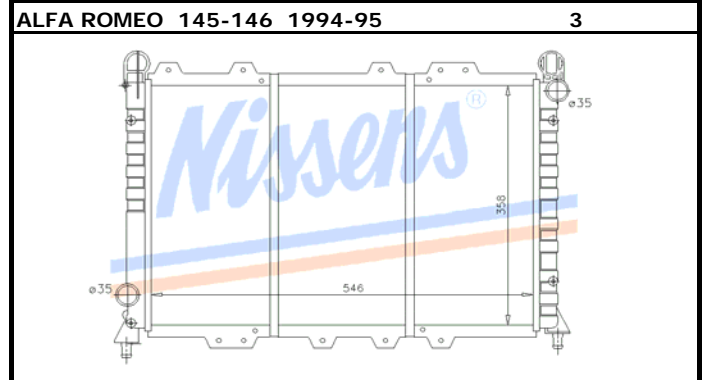

Auto		P/A	Man	ALF1B
Core	545X248X33		OE #	532125
Remarks	Engine 1189 AR30500 1351/1490 AR30 AS30			

Auto		P/A	Man	ALF4B
Core	480X415X40		OE #	60507819/20
Remarks	Engine 1962/2492/1996--Turbo1995 Twin Spark 1962			

Auto		P/A	Man	ALF5B
Core	497X375X25		OE #	7612178
Remarks				

Auto		P/C	Man	ALF12B
Core	580X395X24		OE #	60651921
Remarks	Engine 32310 AL2038			

Auto		P/A	Man	ALF2B
Core	520X324X33		OE #	60538379
Remarks	Engine 1351/1490/1712			