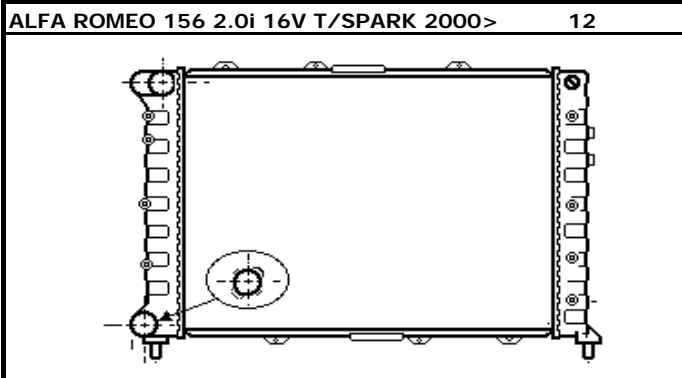

Auto		P/A	Man	ALF1B
Core	545X248X33		OE #	532125
Remarks	Engine 1189 AR30500 1351/1490 AR30 AS30			

Auto		P/A	Man	ALF4B
Core	480X415X40		OE #	60507819/20
Remarks	Engine 1962/2492/1996--Turbo1995 Twin Spark 1962			

Auto		P/A	Man	ALF5B
Core	497X375X25		OE #	7612178
Remarks				

Auto		P/C	Man	ALF12B
Core	580X395X24		OE #	60651921
Remarks	Engine 32310 AL2038			

Auto		P/A	Man	ALF2B
Core	520X324X33		OE #	60538379
Remarks	Engine 1351/1490/1712			