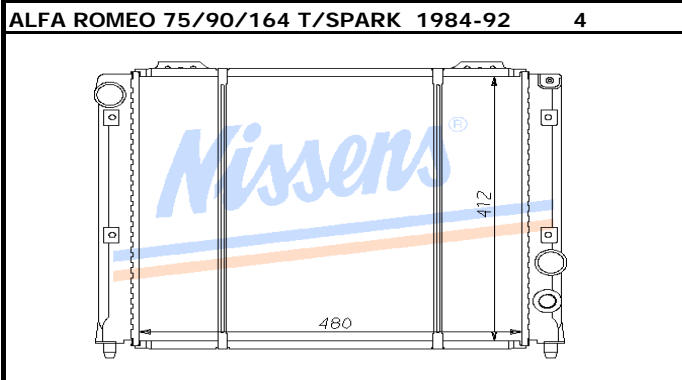

Auto		P/A	Man	ALF1B
Core	545X248X33		OE #	532125
Remarks	Engine 1189 AR30500 1351/1490 AR30 AS30			

Auto		P/A	Man	ALF4B
Core	480X415X40		OE #	60507819/20
Remarks	Engine 1962/2492/1996--Turbo1995 Twin Spark 1962			

Auto		P/A	Man	ALF5B
Core	497X375X25		OE #	7612178
Remarks				

Auto		P/C	Man	ALF12B
Core	580X395X24		OE #	60651921
Remarks	Engine 32310 AL2038			

Auto		P/A	Man	ALF2B
Core	520X324X33		OE #	60538379
Remarks	Engine 1351/1490/1712			

Auto		P/C	Man	ALF3B
Core	546X358X33		OE #	60590292
Remarks	Engine 1351/1596 1712AR33401 1351 AR33501 1556 AR 33201			

Auto		P/A	Man	ALF6B
Core	555X375X35		OE #	7611159
Remarks				

Auto		P/C	Man	ALF13B
Core	580X415X34		OE #	60651920
Remarks	Engine 32103/4 AL2029			

Auto		P/C	Man	ALF8B
Core	580X412X25		OE #	60579380
Remarks				

Auto		P/C	Man	ALF7B
Core	523X412X38		OE #	60576390
Remarks				

Auto		P/C	Man	ALF14B
Core	658X416X35		OE#	60619883
Remarks				

Auto		P/C	Man	ALF10B
Core	554X412X24		OE #	60585534
Remarks				