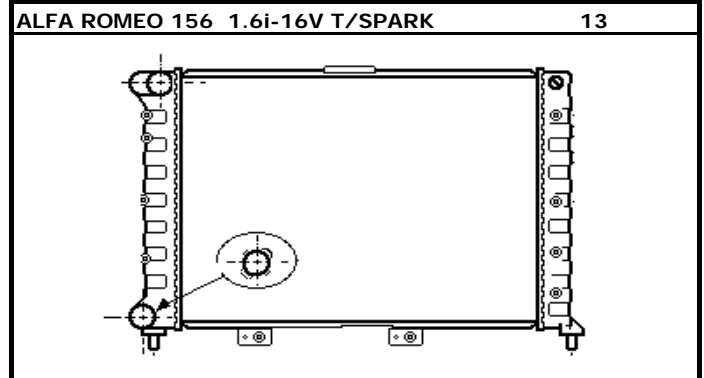

Auto		P/A	Man	ALF5B
Core	497X375X25		OE #	7612178
Remarks				

Auto		P/C	Man	ALF12B
Core	580X395X24		OE #	60651921
Remarks	Engine 32310 AL2038			

Auto		P/A	Man	ALF2B
Core	520X324X33		OE #	60538379
Remarks	Engine 1351/1490/1712			

Auto		P/C	Man	ALF3B
Core	546X358X33		OE #	60590292
Remarks	Engine 1351/1596 1712AR33401 1351 AR33501 1556 AR 33201			

Auto		P/A	Man	ALF6B
Core	555X375X35		OE #	7611159
Remarks				

Auto		P/C	Man	ALF13B
Core	580X415X34		OE #	60651920
Remarks	Engine 32103/4 AL2029			