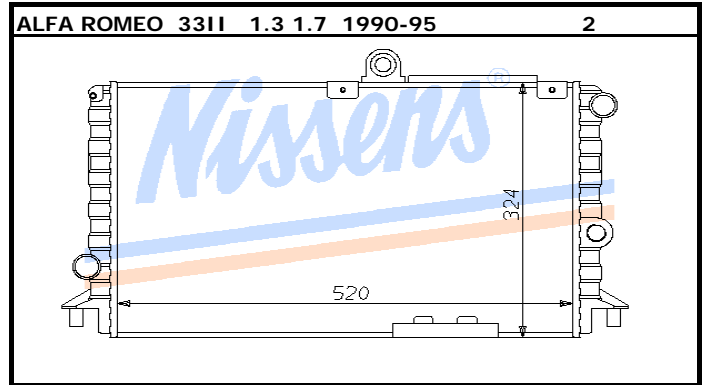

Auto		P/A	Man	ALF1B
Core	545X248X33		OE #	532125
Remarks	Engine 1189 AR30500 1351/1490 AR30 AS30			

Auto		P/A	Man	ALF4B
Core	480X415X40		OE #	60507819/20
Remarks	Engine 1962/2492/1996--Turbo1995 Twin Spark 1962			

Auto		P/A	Man	ALF5B
Core	497X375X25		OE #	7612178
Remarks				

Auto		P/C	Man	ALF12B
Core	580X395X24		OE #	60651921
Remarks	Engine 32310 AL2038			

Auto		P/A	Man	ALF2B
Core	520X324X33		OE #	60538379
Remarks	Engine 1351/1490/1712			