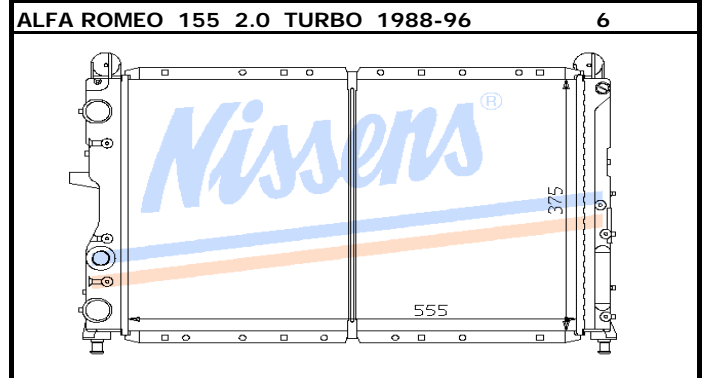

Auto		P/A	Man	ALF1B
Core	545X248X33		OE #	532125
Remarks	Engine 1189 AR30500 1351/1490 AR30 AS30			

Auto		P/A	Man	ALF4B
Core	480X415X40		OE #	60507819/20
Remarks	Engine 1962/2492/1996--Turbo1995 Twin Spark 1962			

Auto		P/A	Man	ALF5B
Core	497X375X25		OE #	7612178
Remarks				

Auto		P/C	Man	ALF12B
Core	580X395X24		OE #	60651921
Remarks	Engine 32310 AL2038			

Auto		P/A	Man	ALF2B
Core	520X324X33		OE #	60538379
Remarks	Engine 1351/1490/1712			

Auto		P/C	Man	ALF3B
Core	546X358X33		OE #	60590292
Remarks	Engine 1351/1596 1712AR33401 1351 AR33501 1556 AR 33201			

Auto		P/A	Man	ALF6B
Core	555X375X35		OE #	7611159
Remarks				

Auto		P/C	Man	ALF13B
Core	580X415X34		OE #	60651920
Remarks	Engine 32103/4 AL2029			