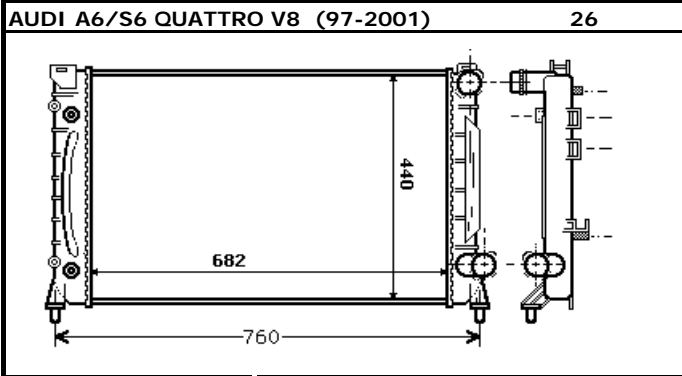

Auto	AUD26A	P/A	Man	
Core	630X440X43		O.E.#	4B3.121.251/D
Remarks -