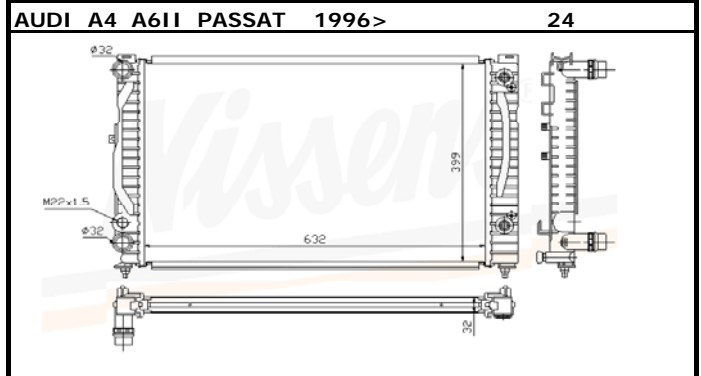

Auto	AUD24A	P/A	Man	
Core	632X398X32		O.E.#	8DO121251M
Remarks - Push on hoses