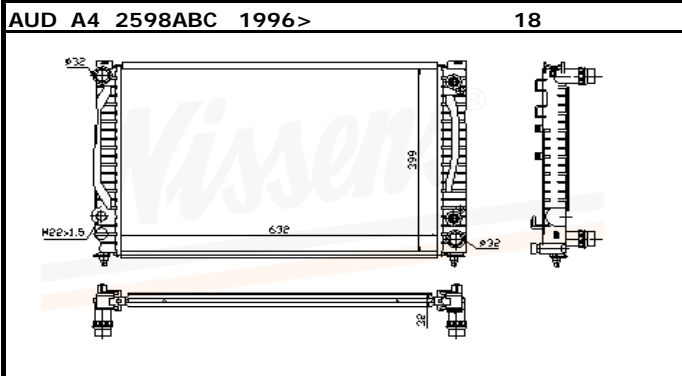

Auto	AUD18A	P/A	Man	AUD18B
Core	632X398X32		O.E.#	8DO121251L/N
Remarks - Push on hoses