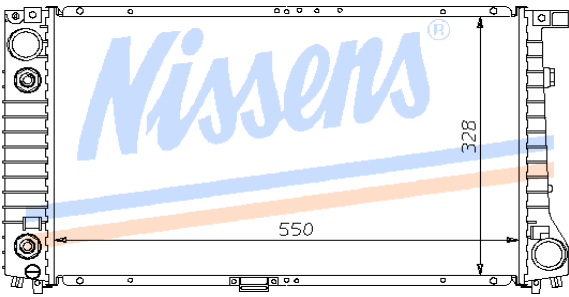

Auto	BMW4A	P/A	Man	BMW4B
Core	550X328X33		OE#	1712365 1712007

Remarks |

BMW E36 325TD 1991-93 23