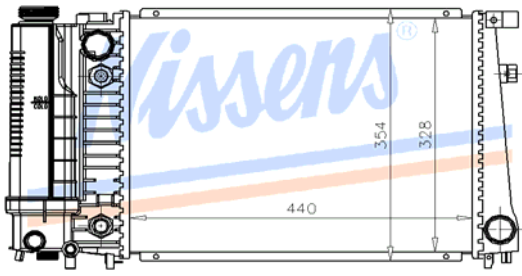

Remarks -

**BMW E31 840 Ci 1993>** **43**

Auto		P/A	Man	BMW43B
Core	650X438X32		OE#	1.702.453

Remarks - Has Separate Oil Cooler

BMW E34 1987-95 7

Auto	BMW7A	P/A	Man	BMW7B
Core	440X327X30		OE#	1737760 1723537