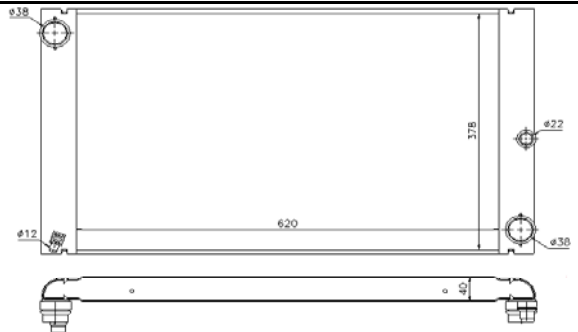

Auto	BMW39A	A/A	Man	
Core	620X378X40		OE#	2.248.478
Remarks				

BMW X5 E53 PETROL/DIESEL 2000> 41