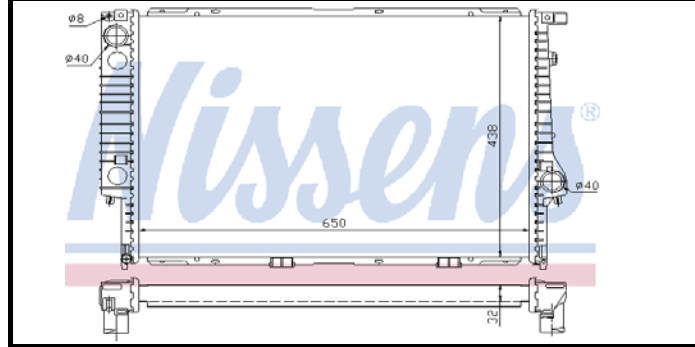

Auto		P/A	Man	BMW43B
Core	650X438X32		OE#	1.702.453

Remarks - Has Separate Oil Cooler