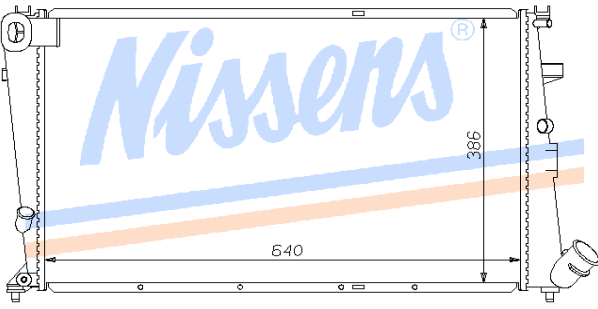

CITROEN XM 1993-9 13A

Auto	CIT13A	P/A	Man	
Core	640X386X25	OE#	1301.X5	

Remarks -

CITROEN XM 1994> 29