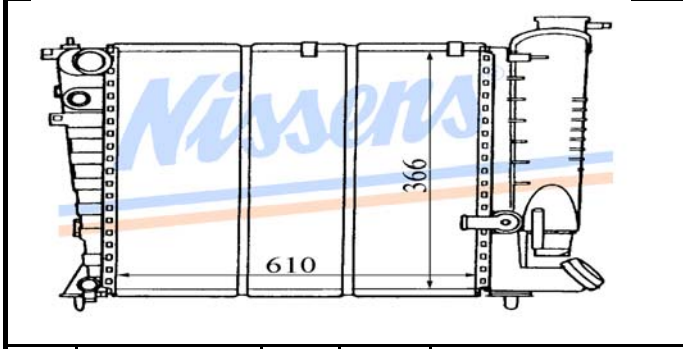

CITROEN ZX TURBO DIESEL 1993> 10

Auto	P/A	Man	CIT10B
Core	610X366X36	OE#	1301.KG

Remarks -