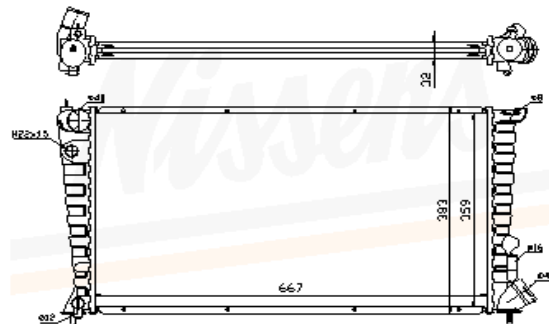

Auto	P/A	Man	CIT35A
Core	610X359X22	OE#	1300.45 1331.CS

Remarks -

CITROEN XSARA-ZX 1992-98 24

Auto	P/A	Man	CIT24B
Core	610X377X23	OE#	1330.04

Remarks |

CITROEN XSARA 1.9D 1.9TD 1998-00 30

Auto	P/A	Man	CIT30B
Core	667X359X32	OE#	1330.55

Remarks | Also fits Citroen ZX + Berligo Van
Also fits Peugeot 306 + Partner van

CITROEN XSARA + BERLIGO VAN 1997> 34

Auto	P/A	Man	CIT34B
Core	667X359X22	OE#	1330.1

Remarks - Also fits Peugeot 306 + Partner van