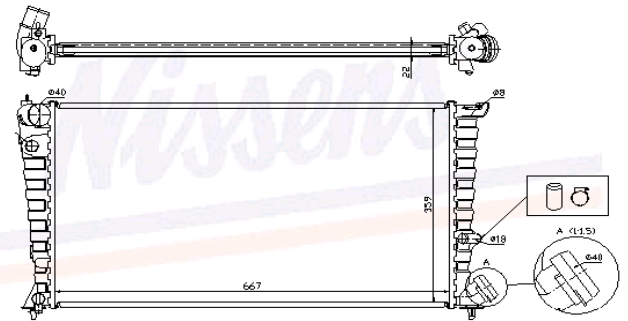

Auto	P/A	Man	CIT35A
Core	610X359X22	OE#	1300.45 1331.CS

Remarks -

CITROEN XSARA-ZX 1992-98 24

Auto	P/A	Man	CIT24B
Core	610X377X23	OE#	1330.04

Remarks |

CITROEN XSARA 1.9D 1.9TD 1998-00 30

Auto	P/A	Man	CIT30B
Core	667X359X32	OE#	1330.55

Remarks | Also fits Citroen ZX + Berligo Van
Also fits Peugeot 306 + Partner van

CITROEN XSARA + BERLIGO VAN 1997> 34

Auto	P/A	Man	CIT34B
Core	667X359X22	OE#	1330.1

Remarks - Also fits Peugeot 306 + Partner van