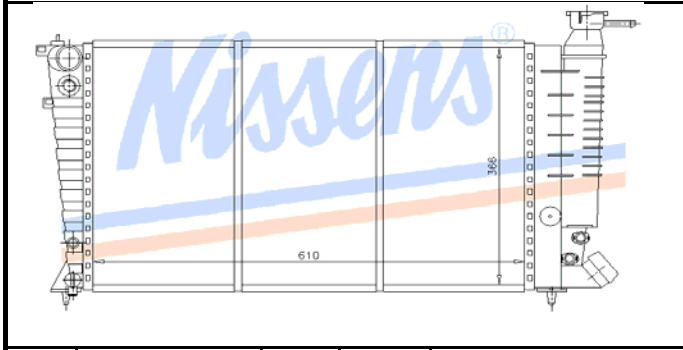

Remarks -

CITROEN XANTIA TURBO 1993-95 14

Auto	P/A	Man	CIT14B
Core	610X398X26	OE#	96144046

Remarks -

CITROEN ZX 1.6 1991> 27

Auto	P/C	Man	CIT27B
Core	610X366X37	OE#	96055582

Remarks - Has live pipe left tank.