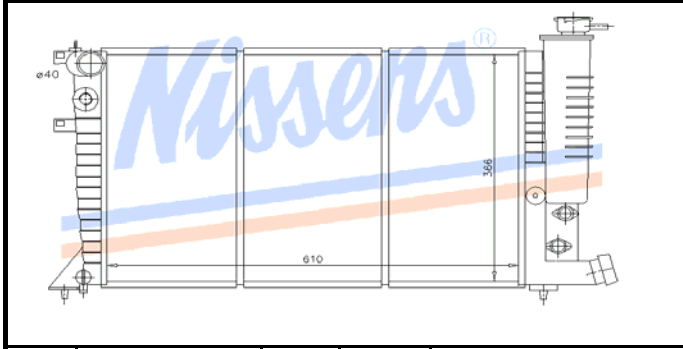

CITROEN ZX TURBO DIESEL 1991-93 9

Auto	P/A	Man	CIT9B
Core	610X366X26	OE#	96050671

Remarks -