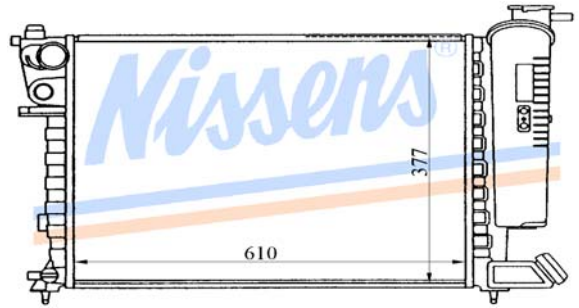

CITROEN XSARA 1998> 23

Auto	P/C	Man	CIT23B
Core	610X366X31	OE#	1330.46

Remarks |

CITROEN XSARA 1998> 25

Auto	P/A	Man	CIT25B
Core	610X366X36	OE#	1330.06

Remarks |

CITROEN XM TURBO 1990-95 16

Auto	CIT16A	P/A	Man
Core	640X390X42	OE#	96001830

Remarks -

CITROEN XSARA 1.4i 1997> 35

Auto	P/A	Man	CIT35A
Core	610X359X22	OE#	1300.45 1331.CS

Remarks -

CITROEN XSARA-ZX 1992-98 24

Auto	P/A	Man	CIT24B
Core	610X377X23	OE#	1330.04

Remarks |

CITROEN XSARA 1.9D 1.9TD 1998-00 30

Auto	P/A	Man	CIT30B
Core	667X359X32	OE#	1330.55

Remarks | Also fits Citroen ZX + Berligo Van
Also fits Peugeot 306 + Partner van

CITROEN XSARA + BERLIGO VAN 1997> 34

Auto	P/A	Man	CIT34B
Core	667X359X22	OE#	1330.1

Remarks - Also fits Peugeot 306 + Partner van

CITROEN XM TURBO 2.5 D 28

Auto	P/A	Man	CIT28B
Core	640X406X36	OE#	1301.S3

Remarks -