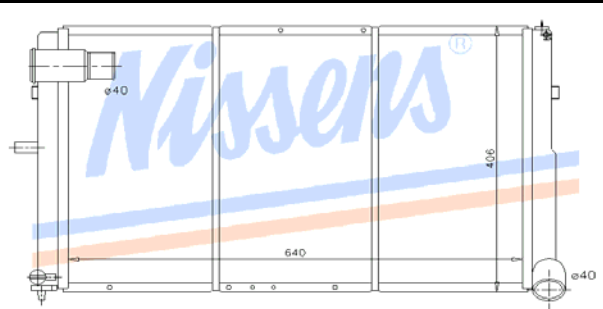

Auto	P/A	Man	CIT28B
Core	640X406X36	OE#	1301.S3

Remarks -