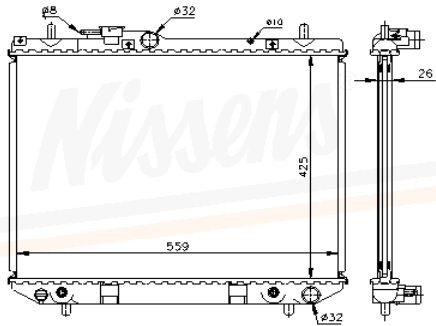

Auto	DAI2A	P/A	Man	DAI2B (P/C)
Core	325X642X27	OE#	L5CAA	L5CM
Remarks				

DAIHATSU DELTA 1995> 6

Auto		M/C	Man	DAI6B
Core	350X490X32	OE#	L27CM	
Remarks				

DAIHATSU CHARADE 1988-93 8

Auto		P/C	Man	DAI8B
Core	350X407X33	OE#	1640087F11	
Remarks				

DAIHATSU CHARADE 1993> 1

Auto		P/C	Man	DAI1B
Core		OE #		
Remarks				

DAIHATSU DELTA 1995> 5

Auto		M/C	Man	DAI5B
Core	400X528X32	OE#	L26CM	
Remarks				

DAIHATSU ROCKY 1988> 7

Auto		M/C	Man	DAI7B
Core	450X528X49	OE#	L33CM	
Remarks				

DAIHATSU TERIOS 1997>

9

Auto	P/A	Man	DAI9B
Core	425X559X26	OE#	16400-87401
Remarks			

Auto	M/C	Man	
Core		OE#	
Remarks			