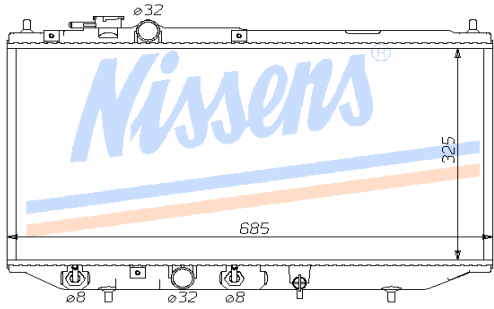

DAIHATSU APPLAUSE 1989-92 3

Auto	DAI3A	P/C	Man	DAI3B
Core	325X685X17	OE#	1640087139/87137	
Remarks				

DAIHATSU CHARADE 1993-96 4

Auto		M/C	Man	DAI4B
Core	328X375X25	OE#	1640087776	
Remarks				

DAIHATSU CHARADE 1993> 2

Auto	DAI2A	P/A	Man	DAI2B (P/C)
Core	325X642X27	OE#	L5CAA	L5CM
Remarks				

DAIHATSU DELTA 1995> 6

Auto		M/C	Man	DAI6B
Core	350X490X32	OE#	L27CM	
Remarks				

DAIHATSU CHARADE 1988-93 8

Auto		P/C	Man	DAI8B
Core	350X407X33	OE#	1640087F11	
Remarks				

DAIHATSU CHARADE 1993> 1

Auto		P/C	Man	DAI1B
Core		OE #		
Remarks				

DAIHATSU DELTA 1995> 5

Auto		M/C	Man	DAI5B
Core	400X528X32	OE#	L26CM	
Remarks				

DAIHATSU ROCKY 1988> 7

Auto		M/C	Man	DAI7B
Core	450X528X49	OE#	L33CM	
Remarks				