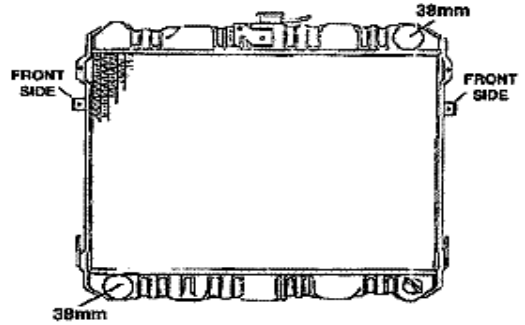

Auto	DAI2A	P/A	Man	DAI2B (P/C)
Core	325X642X27	OE#	L5CAA	L5CM
Remarks				

DAIHATSU DELTA 1995> 6

Auto		M/C	Man	DAI6B
Core	350X490X32	OE#	L27CM	
Remarks				

DAIHATSU CHARADE 1988-93 8

Auto		P/C	Man	DAI8B
Core	350X407X33	OE#	1640087F11	
Remarks				

DAIHATSU CHARADE 1993> 1

Auto		P/C	Man	DAI1B
Core		OE #		
Remarks				

DAIHATSU DELTA 1995> 5

Auto		M/C	Man	DAI5B
Core	400X528X32	OE#	L26CM	
Remarks				

DAIHATSU ROCKY 1988> 7

Auto		M/C	Man	DAI7B
Core	450X528X49	OE#	L33CM	
Remarks				

DAIHATSU TERIOS 1997>

9

Auto	P/A	Man	DAI9B
Core	425X559X26	OE#	16400-87401
Remarks			

Auto	M/C	Man	
Core		OE#	
Remarks			