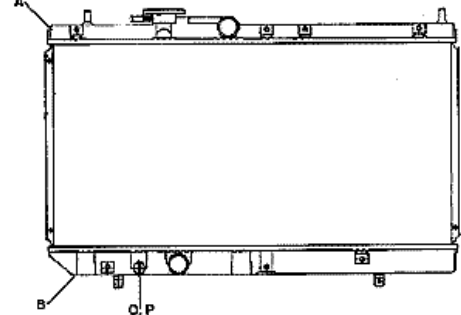

Auto	DAI2A	P/A	Man	DAI2B (P/C)
Core	325X642X27	OE#	L5CAA	L5CM
Remarks				

DAIHATSU DELTA 1995> 6

Auto		M/C	Man	DAI6B
Core	350X490X32	OE#	L27CM	
Remarks				

DAIHATSU CHARADE 1988-93 8

Auto		P/C	Man	DAI8B
Core	350X407X33	OE#	1640087F11	
Remarks				

DAIHATSU CHARADE 1993> 1

Auto		P/C	Man	DAI1B
Core		OE #		
Remarks				

DAIHATSU DELTA 1995> 5

Auto		M/C	Man	DAI5B
Core	400X528X32	OE#	L26CM	
Remarks				

DAIHATSU ROCKY 1988> 7

Auto		M/C	Man	DAI7B
Core	450X528X49	OE#	L33CM	
Remarks				