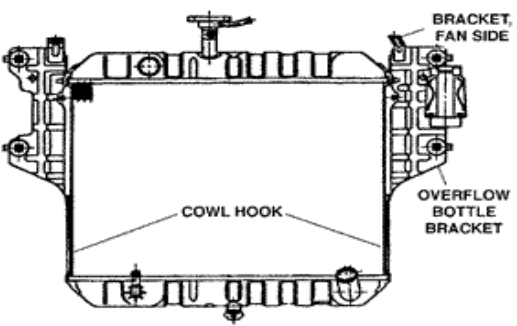

DAIHATSU APPLAUSE 1989-92 3

Auto	DAI3A	P/C	Man	DAI3B
Core	325X685X17	OE#	1640087139/87137	
Remarks				

DAIHATSU CHARADE 1993-96 4

Auto		M/C	Man	DAI4B
Core	328X375X25	OE#	1640087776	
Remarks				

DAIHATSU CHARADE 1993> 2

Auto	DAI2A	P/A	Man	DAI2B (P/C)
Core	325X642X27	OE#	L5CAA	L5CM
Remarks				

DAIHATSU DELTA 1995> 6

Auto		M/C	Man	DAI6B
Core	350X490X32	OE#	L27CM	
Remarks				

DAIHATSU CHARADE 1988-93 8

Auto		P/C	Man	DAI8B
Core	350X407X33	OE#	1640087F11	
Remarks				