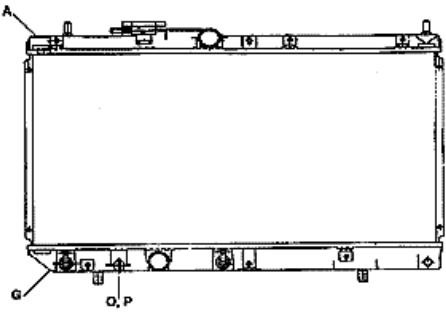

DAIHATSU APPLAUSE 1989-92 3

Auto	DAI3A	P/C	Man	DAI3B
Core	325X685X17	OE#	1640087139/87137	
Remarks				

DAIHATSU CHARADE 1993-96 4

Auto		M/C	Man	DAI4B
Core	328X375X25	OE#	1640087776	
Remarks				

DAIHATSU CHARADE 1993> 2

Auto	DAI2A	P/A	Man	DAI2B (P/C)
Core	325X642X27	OE#	L5CAA	L5CM
Remarks				

DAIHATSU DELTA 1995> 6

Auto		M/C	Man	DAI6B
Core	350X490X32	OE#	L27CM	
Remarks				

DAIHATSU CHARADE 1988-93 8

Auto		P/C	Man	DAI8B
Core	350X407X33	OE#	1640087F11	
Remarks				

DAIHATSU CHARADE 1993> 1

Auto		P/C	Man	DAI1B
Core		OE #		
Remarks				

DAIHATSU DELTA 1995> 5

Auto		M/C	Man	DAI5B
Core	400X528X32	OE#	L26CM	
Remarks				

DAIHATSU ROCKY 1988> 7

Auto		M/C	Man	DAI7B
Core	450X528X49	OE#	L33CM	
Remarks				