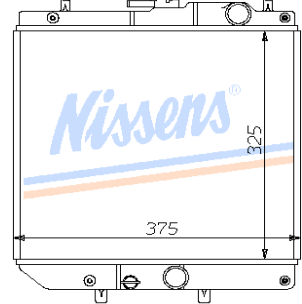

DAIHATSU APPLAUSE 1989-92 3

Auto	DAI3A	P/C	Man	DAI3B
Core	325X685X17	OE#	1640087139/87137	
Remarks				

DAIHATSU CHARADE 1993-96 4

Auto		M/C	Man	DAI4B
Core	328X375X25	OE#	1640087776	
Remarks				

DAIHATSU CHARADE 1993> 2

Auto	DAI2A	P/A	Man	DAI2B (P/C)
Core	325X642X27	OE#	L5CAA	L5CM
Remarks				

DAIHATSU DELTA 1995> 6

Auto		M/C	Man	DAI6B
Core	350X490X32	OE#	L27CM	
Remarks				

DAIHATSU CHARADE 1988-93 8

Auto		P/C	Man	DAI8B
Core	350X407X33	OE#	1640087F11	
Remarks				

DAIHATSU CHARADE 1993> 1

Auto		P/C	Man	DAI1B
Core		OE #		
Remarks				

DAIHATSU DELTA 1995> 5

Auto		M/C	Man	DAI5B
Core	400X528X32	OE#	L26CM	
Remarks				

DAIHATSU ROCKY 1988> 7

Auto		M/C	Man	DAI7B
Core	450X528X49	OE#	L33CM	
Remarks				