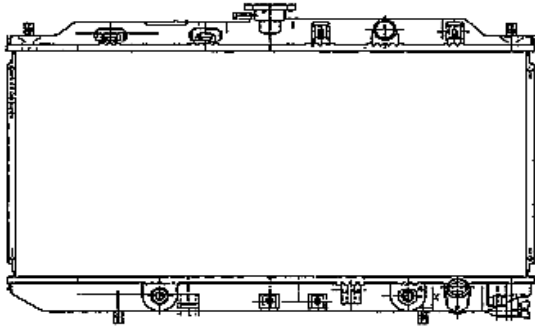

Auto		P/C	Man	HON10B
Core	325X668X16		OE#	Not Known
Remarks				

HONDA PRELUDE 1987-91 14