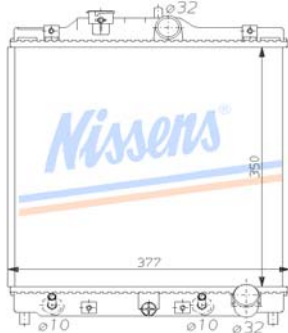

HONDA CIVIC TOYO 1991-95 1

Auto	HON1A	P/A	Man	HON1B (M/C)
Core	350X363X17/22		OE#	19010-P03-902
Remarks	OE#19010-PO1-004			

HONDA CIVIC 1991-95 18

Auto	HON18A	P/A	Man	HON18B
Core	350X377X26		OE#	19010-P30-901/G01
Remarks				

HONDA CIVIC 1987-91 9

Auto	HON9A	P/C	Man	HON9B
Core	325X568X16		OE#	19010-PM1-901/3-003
Remarks				

HONDA ACCORD 1985-89 5

Auto	HON5A	P/C	Man	HON5B
Core	325X686X17		OE#	19101PH1-631/621
Remarks				

HONDA CIVIC HRV DENSO 1991-95 2

Auto	HON2A	P/A	Man	HON2B
Core	350X363X22/16		OE#	19010-PO3-901
Remarks	OE#19010-PO1-003			

HONDA CIVIC 1987-91 4

Auto	HON4A	P/C	Man	HON4B
Core	325X668X17		OE#	19010-PM3-901/4-003
Remarks				

HONDA ACCORD 1990-98 6