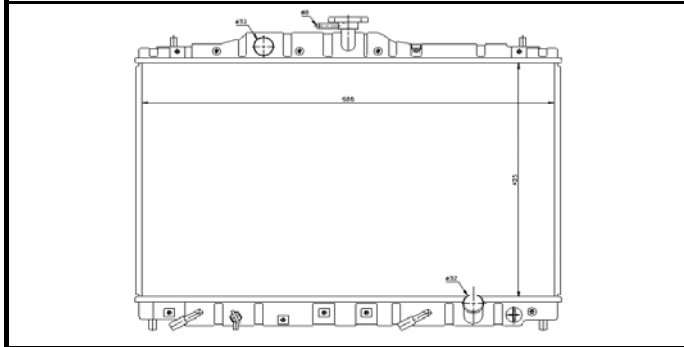

HONDA CRV 1997> 15

Auto	HON15A	P/A	Man	HON15B
Core	350X668X22		OE#	19101-P3F901/014
Remarks				

HONDA PRELUDE 1991-97 19

Auto	HON19A	P/A	Man	
Core	375X699X27		OE#	Not Known
Remarks	-			

**HONDA LEGEND 1991-1995** **20**