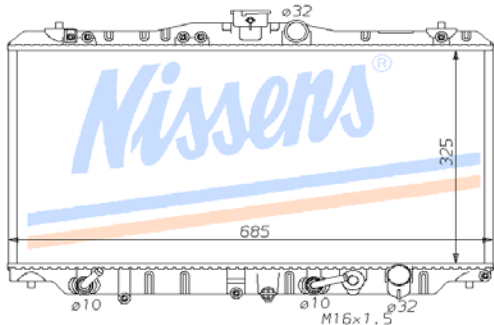

Auto	HON14A	P/C	Man	HON14B
Core	325X668X32		OE#	19101-PK1-675/003
Remarks	-			

HONDA ODYSSEY 1998> 17