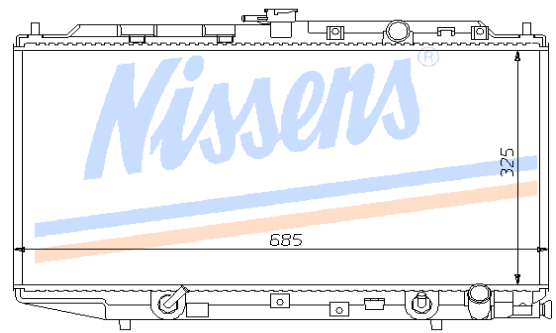

Auto	HON4A	P/C	Man	HON4B
Core	325X668X17		OE#	19010-PM3-901/4-003
Remarks				

HONDA ACCORD 1990-98 6