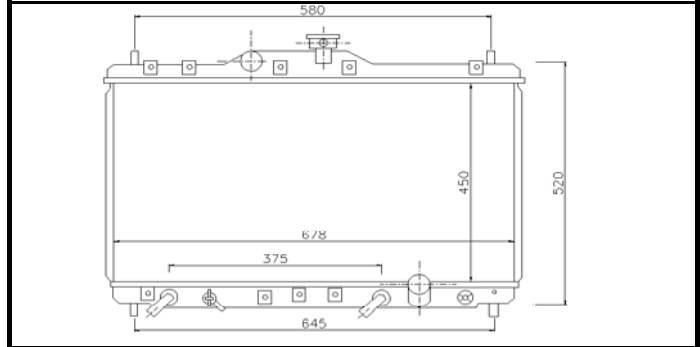

Auto	HON21A	P/A	Man	
Core	450X678X16	OE#	19010-P5A-003	

Remarks - Also Copper Brass version