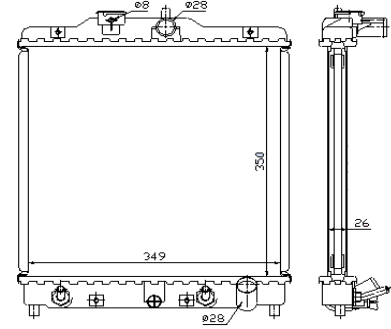

HONDA CIVIC TOYO 1991-95 1

Auto	HON1A	P/A	Man	HON1B (M/C)
Core	350X363X17/22		OE#	19010-P03-902
Remarks	OE#19010-PO1-004			

HONDA CIVIC 1991-95 18

Auto	HON18A	P/A	Man	HON18B
Core	350X377X26		OE#	19010-P30-901/G01
Remarks				

Auto	HON2A	P/A	Man	HON2B
Core	350X363X22/16		OE#	19010-PO3-901
Remarks	OE#19010-PO1-003			

HONDA CIVIC 1987-91 4

Auto	HON4A	P/C	Man	HON4B
Core	325X668X17		OE#	19010-PM3-901/4-003
Remarks				

HONDA ACCORD 1990-98 6

Auto	HON17A	P/A	Man	
Core	425X680X27		OE#	Not Known
Remarks	-			

HONDA INTEGRA 1989> 11

Auto	HON11A	P/C	Man	
Core	325X668X32		OE#	Not Known
Remarks				

HONDA INTEGRA 1997> 13

Auto	HON13A	P/A	Man	HON13B
Core	350X667X16		OE#	19010-P72003/P73
Remarks	ENGINE G B18 C 6			

**HONDA LEGEND 1996>** **21**

<b>Auto</b>	HON21A	<b>P/A</b>	<b>Man</b>	
<b>Core</b>	450X678X16	<b>OE#</b>	19010-P5A-003	

**Remarks - Also Copper Brass version**

<b>Auto</b>		<b>P/A</b>	<b>Man</b>	
<b>Core</b>		<b>OE#</b>		