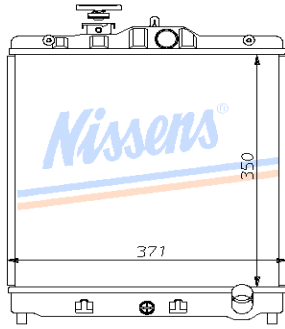

HONDA CIVIC TOYO 1991-95 1

Auto	HON1A	P/A	Man	HON1B (M/C)
Core	350X363X17/22		OE#	19010-P03-902
Remarks	OE#19010-PO1-004			

HONDA CIVIC 1991-95 18

Auto	HON18A	P/A	Man	HON18B
Core	350X377X26		OE#	19010-P30-901/G01
Remarks				

HONDA CIVIC 1987-91 9

Auto	HON9A	P/C	Man	HON9B
Core	325X568X16		OE#	19010-PM1-901/3-003
Remarks				

HONDA ACCORD 1985-89 5

Auto	HON5A	P/C	Man	HON5B
Core	325X686X17		OE#	19101PH1-631/621
Remarks				

HONDA CIVIC HRV DENSO 1991-95 2