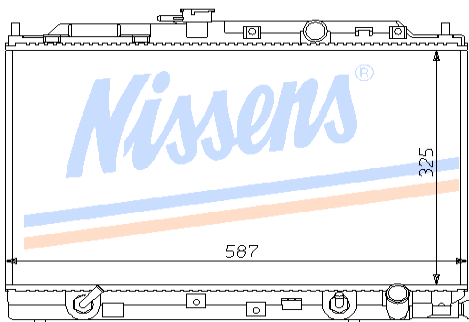

Auto	HON9A	P/C	Man	HON9B
Core	325X568X16		OE#	19010-PM1-901/3-003
Remarks				

HONDA ACCORD 1985-89 5