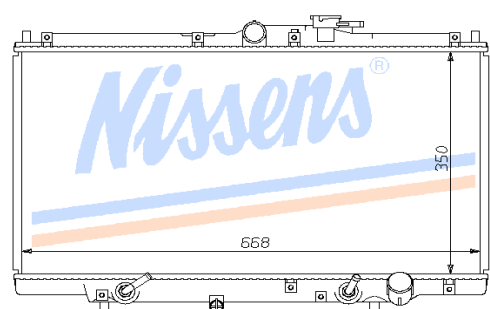

Auto	HON7A	P/A	Man	HON7B
Core	350X668X17		OE#	POD-J510M/J010M
Remarks