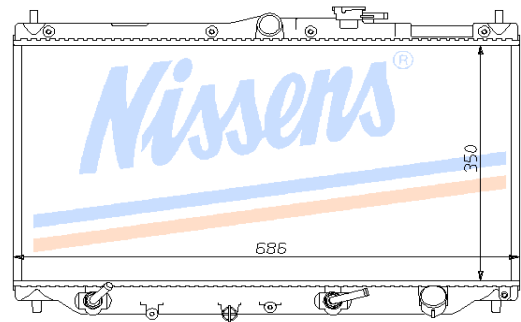

HONDA CIVIC TOYO 1991-95 1

Auto	HON1A	P/A	Man	HON1B (M/C)
Core	350X363X17/22		OE#	19010-P03-902
Remarks	OE#19010-PO1-004			

HONDA CIVIC 1991-95 18

Auto	HON18A	P/A	Man	HON18B
Core	350X377X26		OE#	19010-P30-901/G01
Remarks				

HONDA CIVIC 1987-91 9

Auto	HON9A	P/C	Man	HON9B
Core	325X568X16		OE#	19010-PM1-901/3-003
Remarks				

HONDA ACCORD 1985-89 5

Auto	HON5A	P/C	Man	HON5B
Core	325X686X17		OE#	19101PH1-631/621
Remarks				

HONDA CIVIC HRV DENSO 1991-95 2

Auto	HON2A	P/A	Man	HON2B
Core	350X363X22/16		OE#	19010-PO3-901
Remarks	OE#19010-PO1-003			

HONDA CIVIC 1987-91 4

Auto	HON4A	P/C	Man	HON4B
Core	325X668X17		OE#	19010-PM3-901/4-003
Remarks				

HONDA ACCORD 1990-98 6