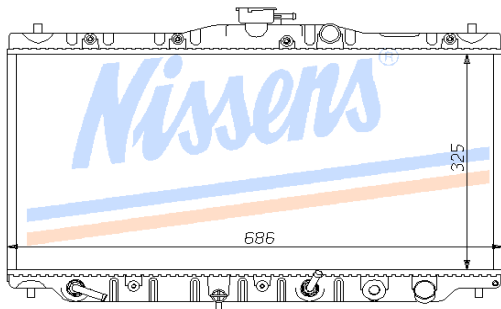

HONDA CIVIC TOYO 1991-95 1

Auto	HON1A	P/A	Man	HON1B (M/C)
Core	350X363X17/22		OE#	19010-P03-902
Remarks	OE#19010-PO1-004			

HONDA CIVIC 1991-95 18

Auto	HON18A	P/A	Man	HON18B
Core	350X377X26		OE#	19010-P30-901/G01
Remarks				

HONDA CIVIC 1987-91 9

Auto	HON9A	P/C	Man	HON9B
Core	325X568X16		OE#	19010-PM1-901/3-003
Remarks				

HONDA ACCORD 1985-89 5

Auto	HON5A	P/C	Man	HON5B
Core	325X686X17		OE#	19101PH1-631/621
Remarks				

HONDA CIVIC HRV DENSO 1991-95 2