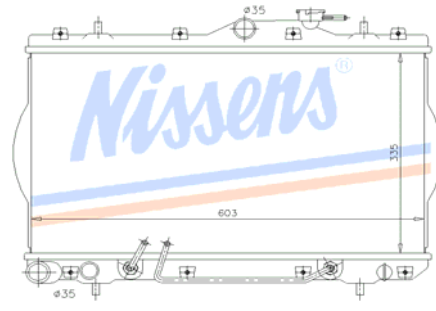

HYUNDAI EXEL 1991> 3

Auto	HYU3A	P/C	Man	HYU3B
Core	335X598X33		OE#	25310-24701/24000
Remarks				

HYUNDAI LANTRA 1993-95 2

Auto	HYU2A	P/C	Man	HYU2B
Core	375X668X17		OE#	25310-28300/28200
Remarks				

HYUNDAI SONATA 1988> 4

Auto	HYU4A	P/A	Man	HYU4B
Core	573X416X25		OE#	25310-33150/33000
Remarks				

HYUNDAI S COUPE 1992> 9

Auto	HYU9A	P/A	Man	HYU9B
Core	335X603X25		OE#	25310-23350
Remarks				

HYUNDAI EXEL 1992> 8

Auto	HYU8A	P/C	Man	HYU8B
Core	335X603X16		OE#	25310-22050/22005
Remarks				

HYUNDAI LANTRA 1996> 7

Auto	HYU7A	P/A	Man	HYU7B
Core	375X668X16		OE#	25310-29700/29000
Remarks				

HYUNDAI SONATA 1995> 5

Auto	HYU5A	P/A	Man	HYU5B
Core	400X680X25		OE#	Not Known
Remarks				

HYUNDAI H100 VAN 1998> 11