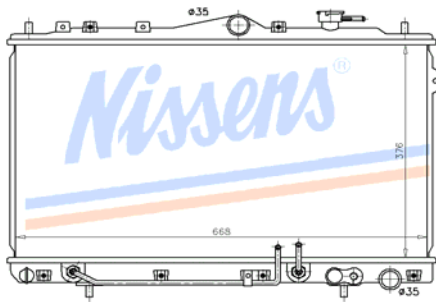

HYUNDAI EXEL 1991> 3

Auto	HYU3A	P/C	Man	HYU3B
Core	335X598X33		OE#	25310-24701/24000
Remarks				

HYUNDAI LANTRA 1993-95 2

Auto	HYU2A	P/C	Man	HYU2B
Core	375X668X17		OE#	25310-28300/28200
Remarks				

HYUNDAI SONATA 1988> 4

Auto	HYU4A	P/A	Man	HYU4B
Core	573X416X25		OE#	25310-33150/33000
Remarks				

HYUNDAI S COUPE 1992> 9

Auto	HYU9A	P/A	Man	HYU9B
Core	335X603X25		OE#	25310-23350
Remarks				

HYUNDAI EXEL 1992> 8

Auto	HYU8A	P/C	Man	HYU8B
Core	335X603X16		OE#	25310-22050/22005
Remarks				

HYUNDAI LANTRA 1996> 7

Auto	HYU7A	P/A	Man	HYU7B
Core	375X668X16		OE#	25310-29700/29000
Remarks				

HYUNDAI SONATA 1995> 5

Auto	HYU5A	P/A	Man	HYU5B
Core	400X680X25		OE#	Not Known
Remarks				

HYUNDAI H100 VAN 1998> 11