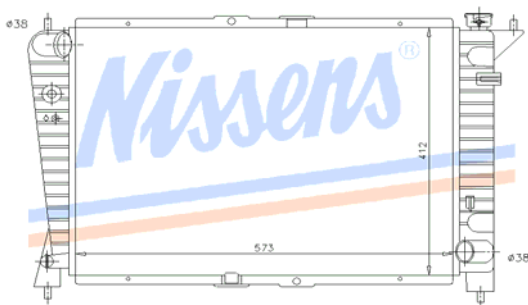

HYUNDAI EXEL 1991> 3

Auto	HYU3A	P/C	Man	HYU3B
Core	335X598X33		OE#	25310-24701/24000
Remarks				

HYUNDAI LANTRA 1993-95 2

Auto	HYU2A	P/C	Man	HYU2B
Core	375X668X17		OE#	25310-28300/28200
Remarks				

HYUNDAI SONATA 1988> 4

Auto	HYU4A	P/A	Man	HYU4B
Core	573X416X25		OE#	25310-33150/33000
Remarks				

HYUNDAI S COUPE 1992> 9

Auto	HYU9A	P/A	Man	HYU9B
Core	335X603X25		OE#	25310-23350
Remarks				

HYUNDAI EXEL 1992> 8

Auto	HYU8A	P/C	Man	HYU8B
Core	335X603X16		OE#	25310-22050/22005
Remarks				

HYUNDAI LANTRA 1996> 7

Auto	HYU7A	P/A	Man	HYU7B
Core	375X668X16		OE#	25310-29700/29000
Remarks				

HYUNDAI SONATA 1995> 5

Auto	HYU5A	P/A	Man	HYU5B
Core	400X680X25		OE#	Not Known
Remarks				

HYUNDAI H100 VAN 1998> 11