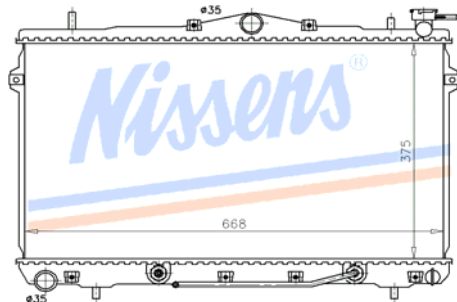

HYUNDAI EXEL 1991> 3

Auto	HYU3A	P/C	Man	HYU3B
Core	335X598X33		OE#	25310-24701/24000
Remarks				

HYUNDAI LANTRA 1993-95 2

Auto	HYU2A	P/C	Man	HYU2B
Core	375X668X17		OE#	25310-28300/28200
Remarks				

HYUNDAI SONATA 1988> 4

Auto	HYU4A	P/A	Man	HYU4B
Core	573X416X25		OE#	25310-33150/33000
Remarks				

HYUNDAI S COUPE 1992> 9

Auto	HYU9A	P/A	Man	HYU9B
Core	335X603X25		OE#	25310-23350
Remarks				

HYUNDAI EXEL 1992> 8

Auto	HYU8A	P/C	Man	HYU8B
Core	335X603X16		OE#	25310-22050/22005
Remarks				

HYUNDAI LANTRA 1996> 7

Auto	HYU7A	P/A	Man	HYU7B
Core	375X668X16		OE#	25310-29700/29000
Remarks				

HYUNDAI SONATA 1995> 5

Auto	HYU5A	P/A	Man	HYU5B
Core	400X680X25		OE#	Not Known
Remarks				

HYUNDAI H100 VAN 1998> 11