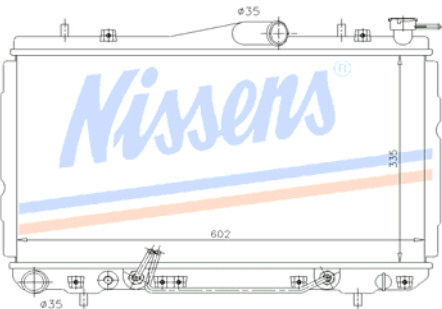

HYUNDAI EXEL 1991> 3

Auto	HYU3A	P/C	Man	HYU3B
Core	335X598X33		OE#	25310-24701/24000
Remarks				

HYUNDAI LANTRA 1993-95 2

Auto	HYU2A	P/C	Man	HYU2B
Core	375X668X17		OE#	25310-28300/28200
Remarks				

HYUNDAI SONATA 1988> 4

Auto	HYU4A	P/A	Man	HYU4B
Core	573X416X25		OE#	25310-33150/33000
Remarks				

HYUNDAI S COUPE 1992> 9

Auto	HYU9A	P/A	Man	HYU9B
Core	335X603X25		OE#	25310-23350
Remarks				

HYUNDAI EXEL 1992> 8

Auto	HYU8A	P/C	Man	HYU8B
Core	335X603X16		OE#	25310-22050/22005
Remarks				

HYUNDAI LANTRA 1996> 7

Auto	HYU7A	P/A	Man	HYU7B
Core	375X668X16		OE#	25310-29700/29000
Remarks				

HYUNDAI SONATA 1995> 5

Auto	HYU5A	P/A	Man	HYU5B
Core	400X680X25		OE#	Not Known
Remarks				

HYUNDAI H100 VAN 1998> 11