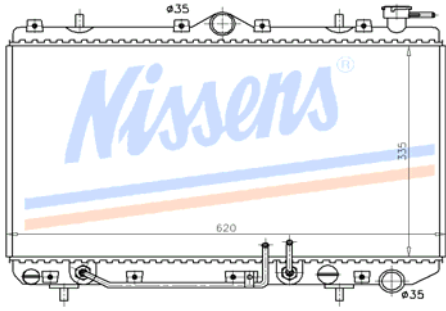

HYUNDAI EXEL 1991> 3

Auto	HYU3A	P/C	Man	HYU3B
Core	335X598X33		OE#	25310-24701/24000
Remarks				

HYUNDAI LANTRA 1993-95 2

Auto	HYU2A	P/C	Man	HYU2B
Core	375X668X17		OE#	25310-28300/28200
Remarks				

HYUNDAI SONATA 1988> 4

Auto	HYU4A	P/A	Man	HYU4B
Core	573X416X25		OE#	25310-33150/33000
Remarks				

HYUNDAI S COUPE 1992> 9

Auto	HYU9A	P/A	Man	HYU9B
Core	335X603X25		OE#	25310-23350
Remarks				

HYUNDAI EXEL 1992> 8

Auto	HYU8A	P/C	Man	HYU8B
Core	335X603X16		OE#	25310-22050/22005
Remarks				

HYUNDAI LANTRA 1996> 7

Auto	HYU7A	P/A	Man	HYU7B
Core	375X668X16		OE#	25310-29700/29000
Remarks				

HYUNDAI SONATA 1995> 5

Auto	HYU5A	P/A	Man	HYU5B
Core	400X680X25		OE#	Not Known
Remarks				

HYUNDAI H100 VAN 1998> 11