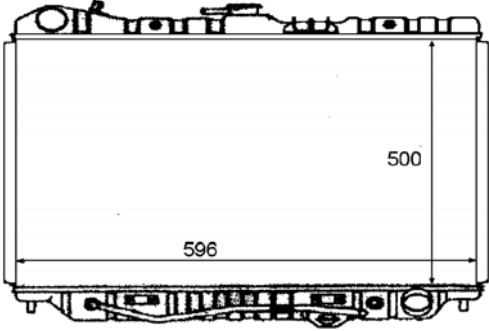

ISUZU TROOPER/BIGHORN 1992> 1

Auto	ISU1A	P/C	Man	
Core	500X596X41	OE#	ADU9098 GRD105	

Remarks |

Auto		Man	
Core		OE#	

Remarks |

Auto		Man	
Core		OE#	

Remarks |

Auto		Man	
Core		OE#	