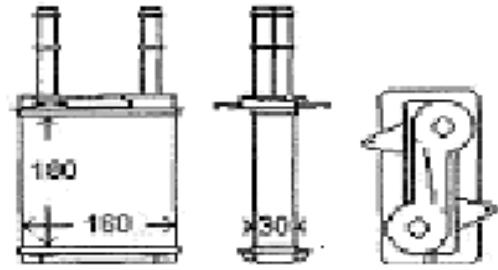

MAZDA MX5 1990> 29

Auto	M/C	Man	MAZ29B
Core	320X648X33	OE#	
Remarks	Engine G B6-1600		

MAZDA 626 HEATER 1987> 21

Auto	M/C	Man	MAZ21B
Core	180x165x35	O.E.#	
Remarks			

MAZDA 626 1988> HEATER 18

Auto	MAZ18A	M/C	Man
Core	180X165X25	OE#	Not Known
Remarks			

MAZDA 626 HEATER 1991> 24

Auto	M/C	Man	MAZ24B
Core	175X162X35	OE#	GA5R-61-A10
Remarks