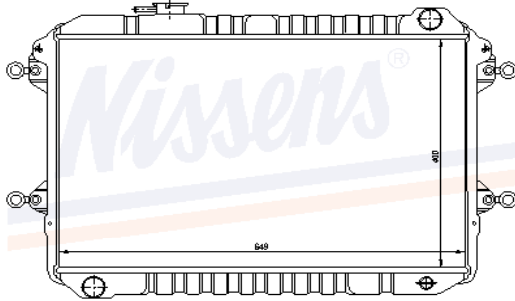

Auto	M/C	Man	MAZ22R
Core	400X648X17	OE#	G607-15-200A
Remarks -			

MAZDA E3500 BUS ECONOVAN 1997> 28