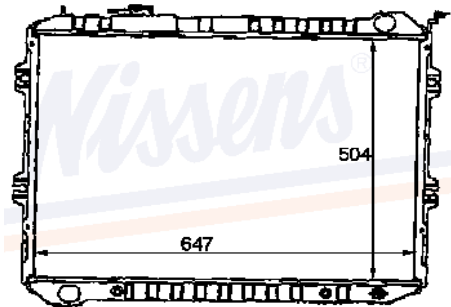

Auto	MAZ23R	M/C	Man
Core	504X647X33	OE#	JEA3-15-200B
Remarks -			

MAZDA VAN 2.5 DIESEL 1998> 30