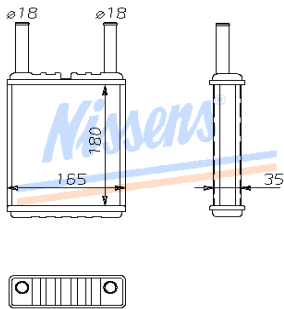

Auto	MAZ17A	M/C	Man
Core	660X387X19	OE#	KL-15-200A
Remarks -			

MAZDA MPV LV12 1995> 23

Auto	MAZ23R	M/C	Man
Core	504X647X33	OE#	JEA3-15-200B
Remarks -			

MAZDA VAN 2.5 DIESEL 1998> 30

Auto	P/A	Man	MAZ30B
Core	450x639x26	OE#	3599738 4056285
Remarks ↓ OE4067926 4108890 4565285 XM34 8005EA			

MAZDA E2000 /ECONOVAN 31

Auto	M/C	Man	MAZ31B
Core	350X569X32	OE#	
Remarks ↓			

MAZDA MX5 1990> 29

Auto	M/C	Man	MAZ29B
Core	320X648X33	OE#	
Remarks	Engine G B6-1600		

MAZDA 626 HEATER 1987> 21

Auto	M/C	Man	MAZ21B
Core	180x165x35	O.E.#	
Remarks			

MAZDA 626 1988> HEATER 18

Auto	MAZ18A	M/C	Man
Core	180X165X25	OE#	Not Known
Remarks			

MAZDA 626 HEATER 1991> 24

Auto	M/C	Man	MAZ24B
Core	175X162X35	OE#	GA5R-61-A10
Remarks			