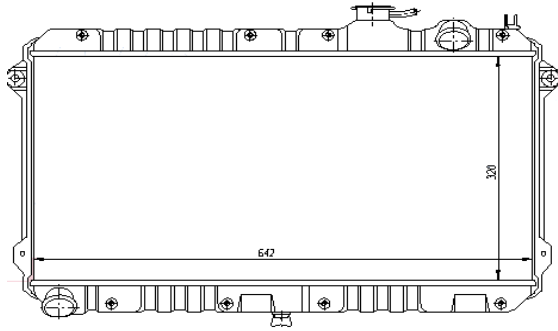

MAZDA MX5 1990> 29

Auto	M/C	Man	MAZ29B
Core	320X648X33	OE#	
Remarks	Engine G B6-1600		

MAZDA 626 HEATER 1987> 21