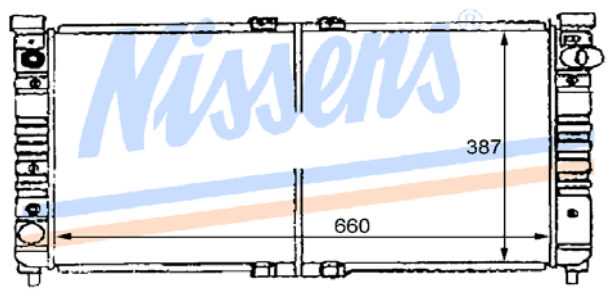

MAZDA VAN 1989-96 22

Auto	M/C	Man	MAZ22R
Core	400X648X17	OE#	G607-15-200A
Remarks -			

MAZDA E3500 BUS ECONOVAN 1997> 28

Auto	P/A	Man	MAZ28R
Core	400X565X36	OE#	NOT KNOWN
Remarks ↓			

MAZDA XEDOS 1993> 17