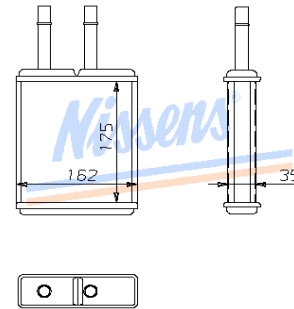

Auto	MAZ17A	M/C	Man
Core	660X387X19	OE#	KL-15-200A
Remarks -			

MAZDA MPV LV12 1995> 23

Auto	MAZ23R	M/C	Man
Core	504X647X33	OE#	JEA3-15-200B
Remarks -			

MAZDA VAN 2.5 DIESEL 1998> 30

Auto	P/A	Man	MAZ30B
Core	450x639x26	OE#	3599738 4056285
Remarks ↓ OE4067926 4108890 4565285 XM34 8005EA			

MAZDA E2000 /ECONOVAN 31

Auto	M/C	Man	MAZ31B
Core	350X569X32	OE#	
Remarks ↓			

MAZDA MX5 1990> 29

Auto	M/C	Man	MAZ29B
Core	320X648X33	OE#	
Remarks	Engine G B6-1600		

MAZDA 626 HEATER 1987> 21

Auto	M/C	Man	MAZ21B
Core	180x165x35	O.E.#	
Remarks			

MAZDA 626 1988> HEATER 18

Auto	MAZ18A	M/C	Man
Core	180X165X25	OE#	Not Known
Remarks			

MAZDA 626 HEATER 1991> 24

Auto	M/C	Man	MAZ24B
Core	175X162X35	OE#	GA5R-61-A10
Remarks			