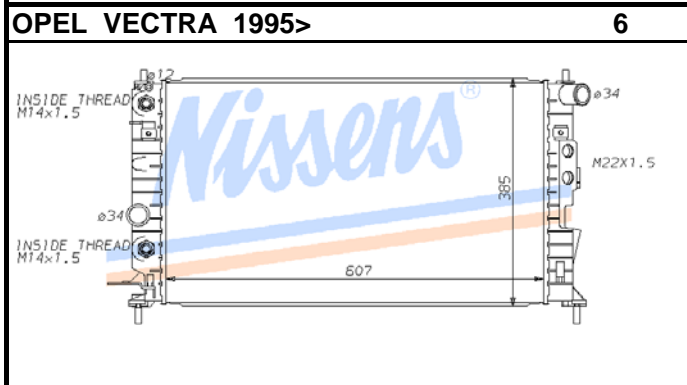

Auto	OPE4A	P/C	Man	OPE4B
Core	538X368X37	OE#	1300122/084	
Remarks				

Auto	OPE5A	P/A	Man	OPE5B
Core	540X375X17	OE#	1300158/90528302	
Remarks				

Auto	OPE6A	P/A	Man	OPE6B
Core	607X374X24	OE#	1300160/185	
Remarks				