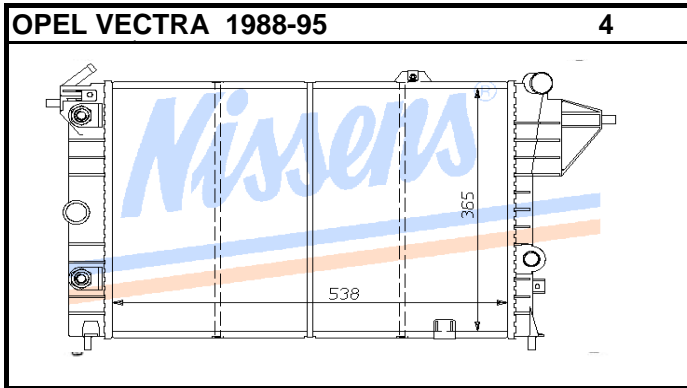

Auto	OPE12A	P/A	Man	OPE12B
Core	606X370X26	OE#	1300161/181	
Remarks				

Auto	P/A	Man	OPE24
Core	525X325X22	OE#	90264491
Remarks - Engine 1.4i 1.6i			

Auto	OPE16A	P/A	Man	
Core	545X460X42	OE#	1300094	
Remarks -				

Auto	OPE4A	P/C	Man	OPE4B
Core	538X368X37	OE#	1300122/084	
Remarks				

Auto	OPE5A	P/A	Man	OPE5B
Core	540X375X17	OE#	1300158/90528302	
Remarks				

Auto	OPE6A	P/A	Man	OPE6B
Core	607X374X24	OE#	1300160/185	
Remarks				

Auto	OPE15A	P/A	Man	OPE15B
Core	565X465X45	OE#	1300008	
Remarks -				