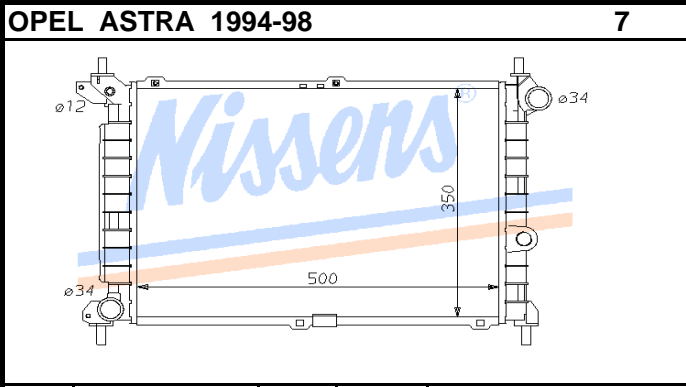

Auto	OPE2A	P/A	Man	OPE2B
Core	525X322X23		OE#	1300115/112
Remarks				

Auto	OPE1A	P/A	Man	OPE1B
Core	530X285X17		OE#	1300150/149
Remarks				

Auto	OPE11A	P/A	Man	OPE11B
Core	600X375X26		OE#	9119482/90570728
Remarks				

Auto	OPE25A	P/A	Man	OPE25B
Core	585X349X32		OE#	1300148
Remarks	Engine 1388c14se/c14nz 1598 c16se/c16 nz			

Auto	OPE3A	P/A	Man	OPE3B
Core	538X371X35		OE#	1300132/4
Remarks				

Auto		P/A	Man	OPE7B
Core	500X350X42		OE#	6302011
Remarks				

Auto	OPE12A	P/A	Man	OPE12B
Core	606X370X26	OE#	1300161/181	
Remarks				

Auto	P/A	Man	OPE24
Core	525X325X22	OE#	90264491
Remarks - Engine 1.4i 1.6i			

Auto	OPE16A	P/A	Man	
Core	545X460X42	OE#	1300094	
Remarks -				

Auto	OPE15A	P/A	Man	OPE15B
Core	565X465X45	OE#	1300008	
Remarks -				