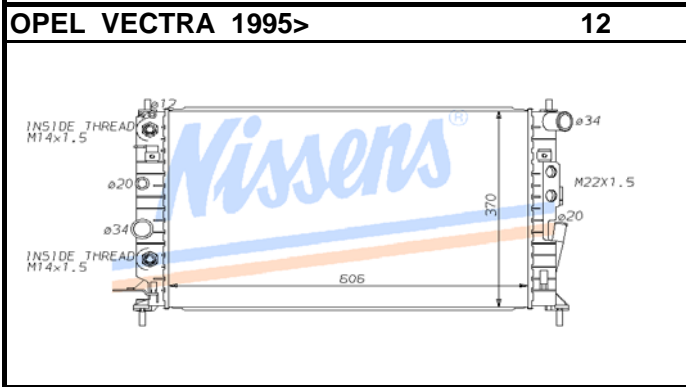

Auto	OPE12A	P/A	Man	OPE12B
Core	606X370X26	OE#	1300161/181	
Remarks