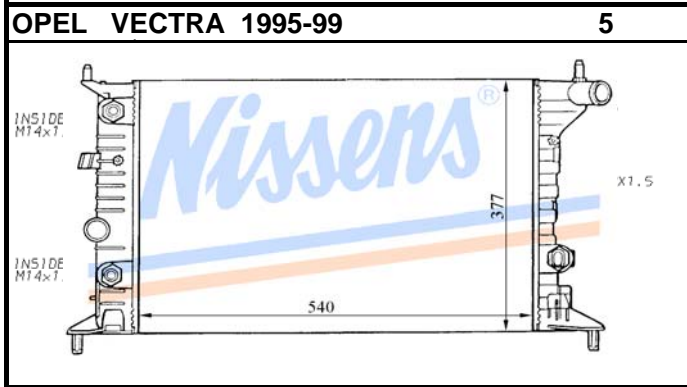

Auto	OPE12A	P/A	Man	OPE12B
Core	606X370X26	OE#	1300161/181	
Remarks				

Auto	P/A	Man	OPE24
Core	525X325X22	OE#	90264491
Remarks - Engine 1.4i 1.6i			

Auto	OPE16A	P/A	Man	
Core	545X460X42	OE#	1300094	
Remarks -				

Auto	OPE4A	P/C	Man	OPE4B
Core	538X368X37	OE#	1300122/084	
Remarks				

Auto	OPE5A	P/A	Man	OPE5B
Core	540X375X17	OE#	1300158/90528302	
Remarks				

Auto	OPE6A	P/A	Man	OPE6B
Core	607X374X24	OE#	1300160/185	
Remarks				