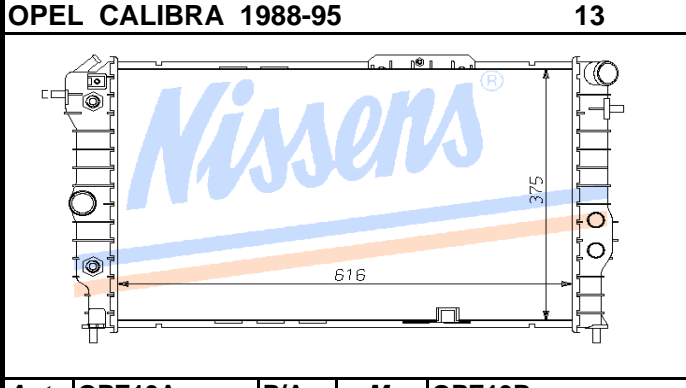

Auto	OPE25A	P/A	Man	OPE25B
Core	585X349X32		OE#	1300148
Remarks	Engine 1388c14se/c14nz 1598 c16se/c16 nz			

Auto	OPE3A	P/A	Man	OPE3B
Core	538X371X35		OE#	1300132/4
Remarks				

Auto		P/A	Man	OPE7B
Core	500X350X42		OE#	6302011
Remarks				

Auto	OPE19A	P/A	Man	OPE19B
Core	540X375X22		OE#	1300187 -9202496
Remarks	Engine 1.4i 1.6i 1.8i			

Auto	OPE13A	P/A	Man	OPE13B
Core	617X368X32		OE#	1300133/3096385
Remarks				

Auto	P/A	Man	OPE10B
Core	530X358X42	OE#	1300104
Remarks			