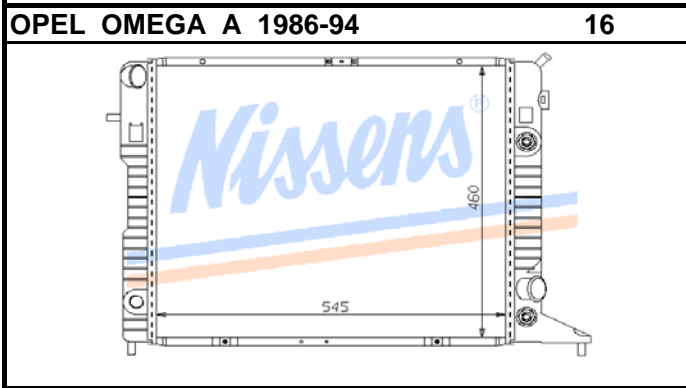

Auto	OPE16A	P/A	Man	
Core	545X460X42	OE#	1300094	
Remarks -