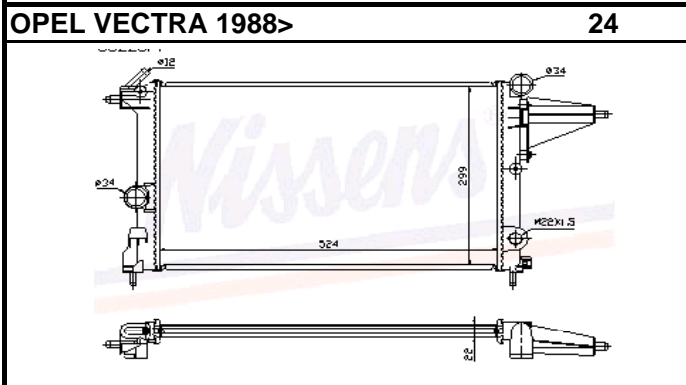

Auto	OPE19A	P/A	Man	OPE19B
Core	540X375X22		OE#	1300187 -9202496
Remarks	Engine 1.4i 1.6i 1.8i			

Auto	OPE13A	P/A	Man	OPE13B
Core	617X368X32		OE#	1300133/3096385
Remarks				

Auto	P/A	Man	OPE10B
Core	530X358X42	OE#	1300104
Remarks			

Auto	OPE12A	P/A	Man	OPE12B
Core	606X370X26	OE#	1300161/181	
Remarks				

Auto	P/A	Man	OPE24
Core	525X325X22	OE#	90264491
Remarks - Engine 1.4i 1.6i			

Auto	OPE16A	P/A	Man	
Core	545X460X42	OE#	1300094	
Remarks -				

Auto	OPE4A	P/C	Man	OPE4B
Core	538X368X37	OE#	1300122/084	
Remarks				

Auto	OPE5A	P/A	Man	OPE5B
Core	540X375X17	OE#	1300158/90528302	
Remarks				

Auto	OPE6A	P/A	Man	OPE6B
Core	607X374X24	OE#	1300160/185	
Remarks				

Auto	OPE15A	P/A	Man	OPE15B
Core	565X465X45	OE#	1300008	
Remarks -				