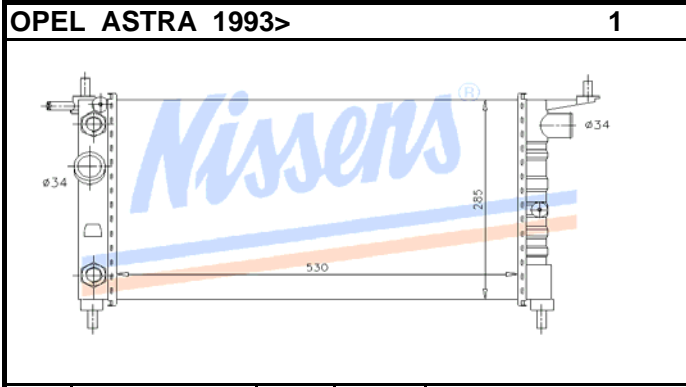

Auto	OPE2A	P/A	Man	OPE2B
Core	525X322X23		OE#	1300115/112
Remarks				

Auto	OPE1A	P/A	Man	OPE1B
Core	530X285X17		OE#	1300150/149
Remarks				

Auto	OPE11A	P/A	Man	OPE11B
Core	600X375X26		OE#	9119482/90570728
Remarks				

Auto	OPE25A	P/A	Man	OPE25B
Core	585X349X32		OE#	1300148
Remarks	Engine 1388c14se/c14nz 1598 c16se/c16 nz			

Auto	OPE3A	P/A	Man	OPE3B
Core	538X371X35		OE#	1300132/4
Remarks				

Auto		P/A	Man	OPE7B
Core	500X350X42		OE#	6302011
Remarks				

Auto	OPE12A	P/A	Man	OPE12B
Core	606X370X26	OE#	1300161/181	
Remarks				

Auto	P/A	Man	OPE24
Core	525X325X22	OE#	90264491
Remarks - Engine 1.4i 1.6i			

Auto	OPE16A	P/A	Man	
Core	545X460X42	OE#	1300094	
Remarks -				

Auto	OPE15A	P/A	Man	OPE15B
Core	565X465X45	OE#	1300008	
Remarks -				