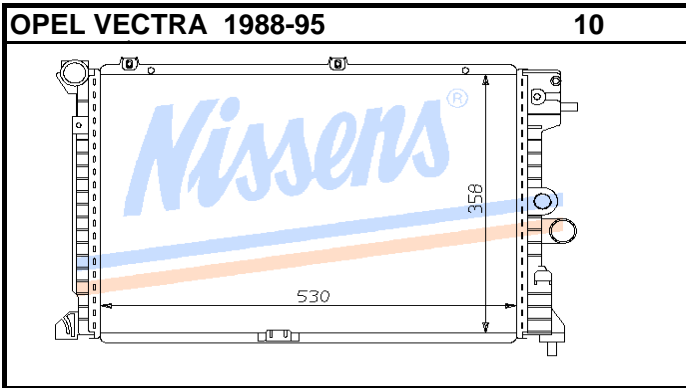

Auto	OPE25A	P/A	Man	OPE25B
Core	585X349X32		OE#	1300148
Remarks	Engine 1388c14se/c14nz 1598 c16se/c16 nz			

Auto	OPE3A	P/A	Man	OPE3B
Core	538X371X35		OE#	1300132/4
Remarks				

Auto		P/A	Man	OPE7B
Core	500X350X42		OE#	6302011
Remarks				

Auto	OPE19A	P/A	Man	OPE19B
Core	540X375X22		OE#	1300187 -9202496
Remarks	Engine 1.4i 1.6i 1.8i			

Auto	OPE13A	P/A	Man	OPE13B
Core	617X368X32		OE#	1300133/3096385
Remarks				

Auto	P/A	Man	OPE10B
Core	530X358X42	OE#	1300104
Remarks			