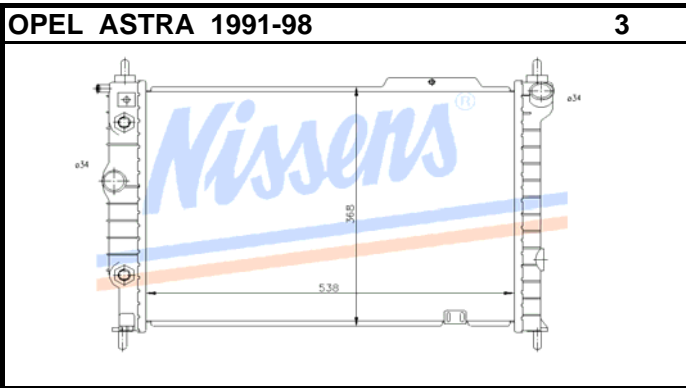

Auto	OPE2A	P/A	Man	OPE2B
Core	525X322X23		OE#	1300115/112
Remarks				

Auto	OPE1A	P/A	Man	OPE1B
Core	530X285X17		OE#	1300150/149
Remarks				

Auto	OPE11A	P/A	Man	OPE11B
Core	600X375X26		OE#	9119482/90570728
Remarks				

Auto	OPE25A	P/A	Man	OPE25B
Core	585X349X32		OE#	1300148
Remarks	Engine 1388c14se/c14nz 1598 c16se/c16 nz			

Auto	OPE3A	P/A	Man	OPE3B
Core	538X371X35		OE#	1300132/4
Remarks				

Auto		P/A	Man	OPE7B
Core	500X350X42		OE#	6302011
Remarks				

Auto	OPE12A	P/A	Man	OPE12B
Core	606X370X26	OE#	1300161/181	
Remarks				

Auto	P/A	Man	OPE24
Core	525X325X22	OE#	90264491
Remarks - Engine 1.4i 1.6i			

Auto	OPE16A	P/A	Man	
Core	545X460X42	OE#	1300094	
Remarks -				

Auto	OPE15A	P/A	Man	OPE15B
Core	565X465X45	OE#	1300008	
Remarks -				