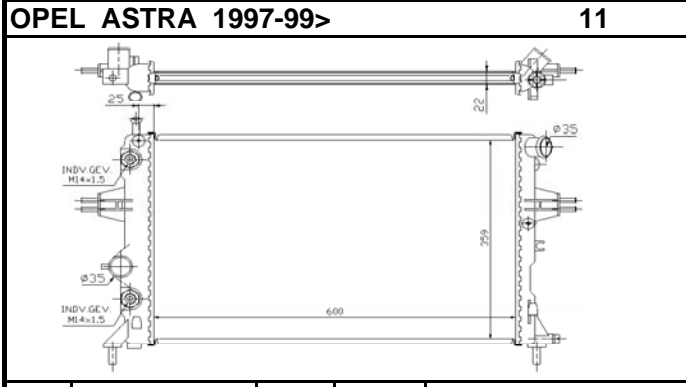

Auto	OPE11A	P/A	Man	OPE11B
Core	600X375X26		OE#	9119482/90570728
Remarks