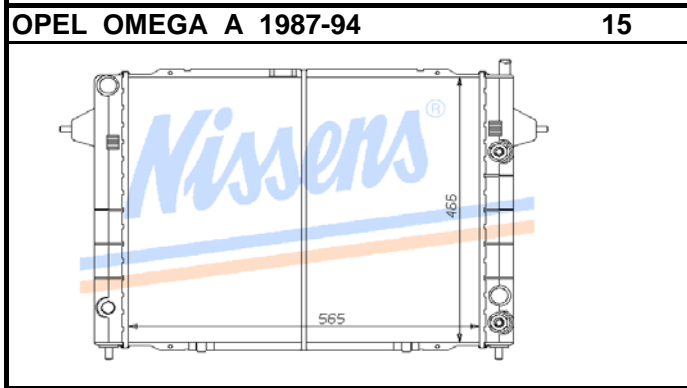

Auto	OPE12A	P/A	Man	OPE12B
Core	606X370X26	OE#	1300161/181	
Remarks				

Auto	P/A	Man	OPE24
Core	525X325X22	OE#	90264491
Remarks - Engine 1.4i 1.6i			

Auto	OPE16A	P/A	Man	
Core	545X460X42	OE#	1300094	
Remarks -				

Auto	OPE4A	P/C	Man	OPE4B
Core	538X368X37	OE#	1300122/084	
Remarks				

Auto	OPE5A	P/A	Man	OPE5B
Core	540X375X17	OE#	1300158/90528302	
Remarks				

Auto	OPE6A	P/A	Man	OPE6B
Core	607X374X24	OE#	1300160/185	
Remarks				