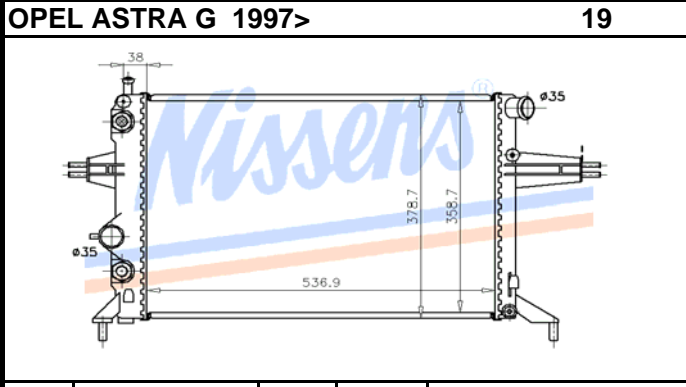

Auto	OPE2A	P/A	Man	OPE2B
Core	525X322X23		OE#	1300115/112
Remarks				

Auto	OPE1A	P/A	Man	OPE1B
Core	530X285X17		OE#	1300150/149
Remarks				

Auto	OPE11A	P/A	Man	OPE11B
Core	600X375X26		OE#	9119482/90570728
Remarks				

Auto	OPE25A	P/A	Man	OPE25B
Core	585X349X32		OE#	1300148
Remarks	Engine 1388c14se/c14nz 1598 c16se/c16 nz			

Auto	OPE3A	P/A	Man	OPE3B
Core	538X371X35		OE#	1300132/4
Remarks				

Auto		P/A	Man	OPE7B
Core	500X350X42		OE#	6302011
Remarks				

Auto	OPE19A	P/A	Man	OPE19B
Core	540X375X22		OE#	1300187 -9202496
Remarks	Engine 1.4i 1.6i 1.8i			

Auto	OPE13A	P/A	Man	OPE13B
Core	617X368X32		OE#	1300133/3096385
Remarks				

Auto	P/A	Man	OPE10B
Core	530X358X42	OE#	1300104
Remarks			

Auto	OPE12A	P/A	Man	OPE12B
Core	606X370X26	OE#	1300161/181	
Remarks				

Auto	P/A	Man	OPE24
Core	525X325X22	OE#	90264491
Remarks - Engine 1.4i 1.6i			

Auto	OPE16A	P/A	Man	
Core	545X460X42	OE#	1300094	
Remarks -				