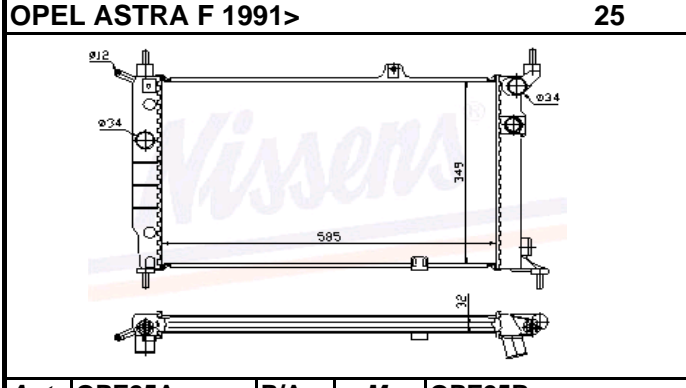

Auto	OPE2A	P/A	Man	OPE2B
Core	525X322X23		OE#	1300115/112
Remarks				

Auto	OPE1A	P/A	Man	OPE1B
Core	530X285X17		OE#	1300150/149
Remarks				

Auto	OPE11A	P/A	Man	OPE11B
Core	600X375X26		OE#	9119482/90570728
Remarks				

Auto	OPE12A	P/A	Man	OPE12B
Core	606X370X26	OE#	1300161/181	
Remarks				

Auto	P/A	Man	OPE24
Core	525X325X22	OE#	90264491
Remarks - Engine 1.4i 1.6i			

Auto	OPE16A	P/A	Man	
Core	545X460X42	OE#	1300094	
Remarks -				

Auto	OPE4A	P/C	Man	OPE4B
Core	538X368X37	OE#	1300122/084	
Remarks				

Auto	OPE5A	P/A	Man	OPE5B
Core	540X375X17	OE#	1300158/90528302	
Remarks				

Auto	OPE6A	P/A	Man	OPE6B
Core	607X374X24	OE#	1300160/185	
Remarks				

Auto	OPE15A	P/A	Man	OPE15B
Core	565X465X45	OE#	1300008	
Remarks -				