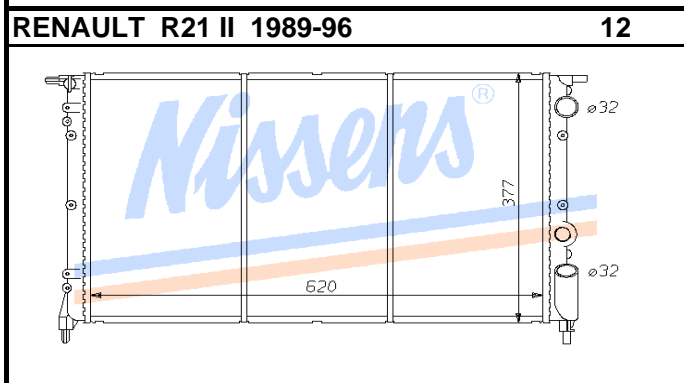

Auto	P/C	Man	REN12B
Core	620X378X32	OE#	7700795175
Remarks