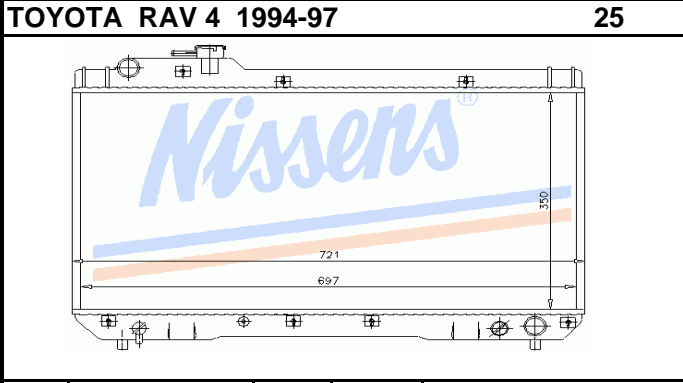

Auto	TOY25A	P/C	Man	TOY25B
Core	350X721X25		OE#	164007A120/7A110
Remarks -