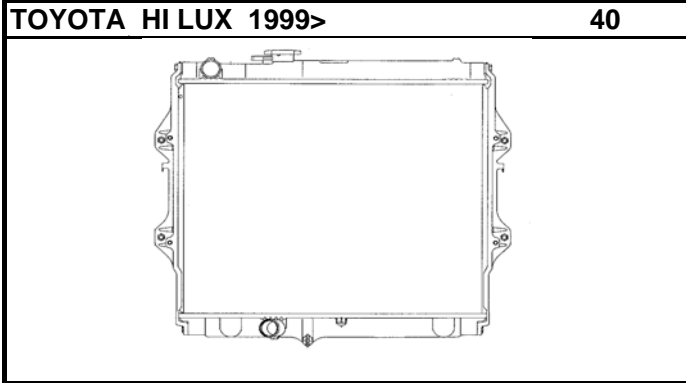

Auto	P/A	Man	TOY40B
Core	550X530X36	OE#	Not Known
Remarks -