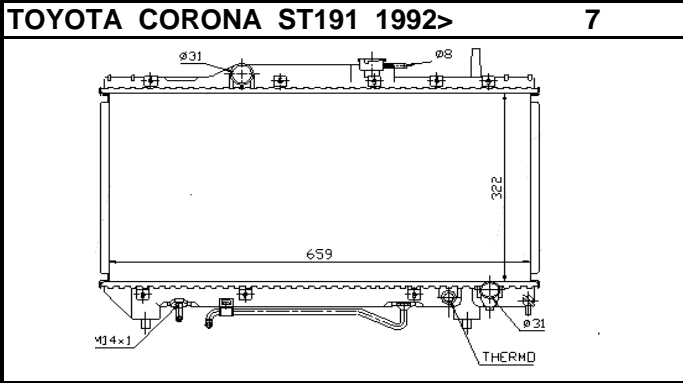

Auto		P/A	Man	TOY42B
Core	325X698X27	OE#	1640074560	
Remarks				

Auto		P/A	Man	TOY45B
Core	324X650X16	OE#	Not Known	
Remarks				

Auto	P/C	Man	TOY63B
Core	350X662X17	OE#	
Remarks	ENGINE G3SFE		

Auto	P/C	Man	TOY5B
Core	325X587X16	OE#	1640014060
Remarks			