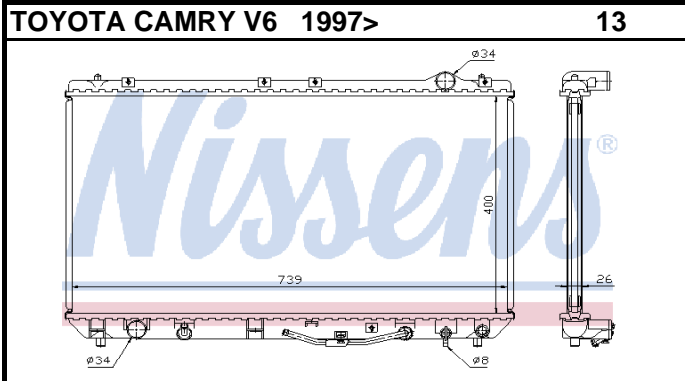

Auto	TOY32A	P/A	Man	
Core	425X718X27	OE#	Not Known	
Remarks				

Auto	TOY11A	P/C	Man	
Core	425X718X27	OE#	1640062100/090	
Remarks				

Auto	TOY13A	P/A	Man	
Core	399X737X27	OE#	164000A060/OA050	
Remarks				

Auto	TOY43A	P/C	Man	TOY43B
Core	325X699X16	OE#	Not Known	
Remarks				

Auto	TOY10A	P/C	Man	
Core	425X718X27	OE#	1640003060/050	
Remarks				

Auto	TOY12A	P/A	Man	
Core	399X737X27	OE#	1640003150/03140	
Remarks				