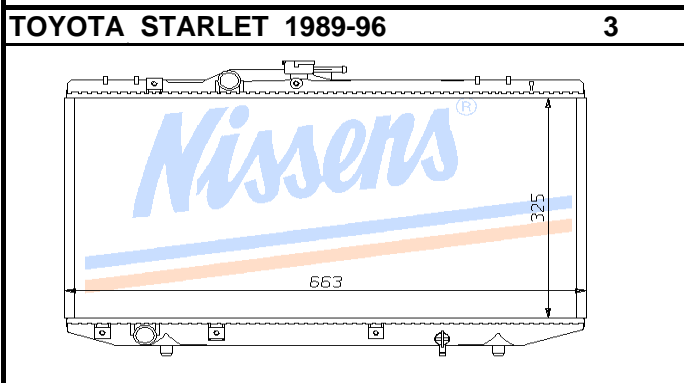

Auto	P/C	Man	TOY3B
Core	325X641X16	OE#	Not Known
Remarks -