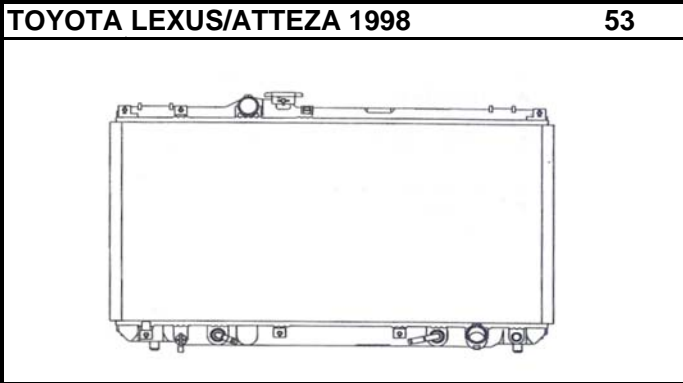

Auto	TOY53A	P/A	Man	
Core	375X718X16		OE#	Not Known
Remarks -