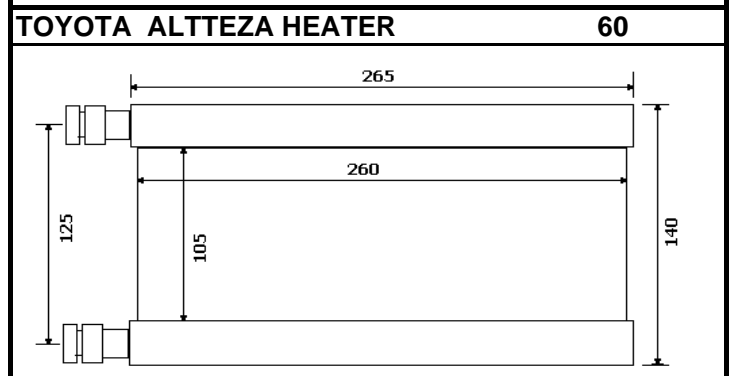

Auto		A/A	Man	TOY60B
Core	260X105X27	OE#		
Remarks -