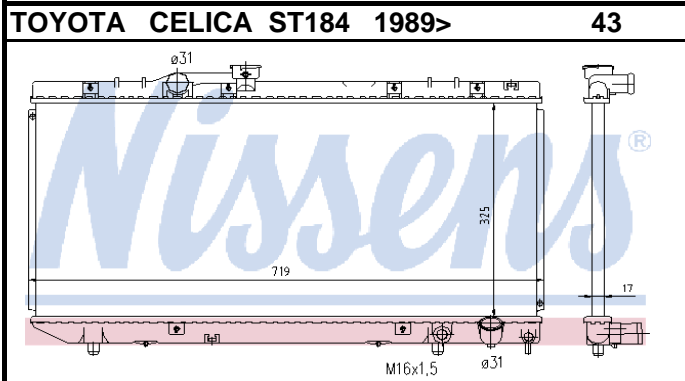

Auto	TOY32A	P/A	Man	
Core	425X718X27	OE#	Not Known	
Remarks				

Auto	TOY11A	P/C	Man	
Core	425X718X27	OE#	1640062100/090	
Remarks				

Auto	TOY13A	P/A	Man	
Core	399X737X27	OE#	164000A060/OA050	
Remarks				

Auto	TOY43A	P/C	Man	TOY43B
Core	325X699X16	OE#	Not Known	
Remarks				

Auto	TOY10A	P/C	Man	
Core	425X718X27	OE#	1640003060/050	
Remarks				

Auto	TOY12A	P/A	Man	
Core	399X737X27	OE#	1640003150/03140	
Remarks				