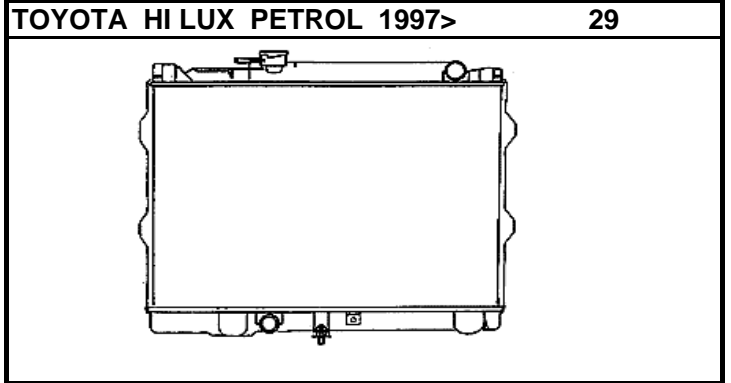

Auto	P/A	Man	TOY38B
Core	450X526X36	OE#	Not Known
Remarks -			

Auto	P/A	Man	TOY40B
Core	550X530X36	OE#	Not Known
Remarks -			

Auto	TOY37A	P/A	Man	TOY37B
Core	425X704X36	OE#	Not Known	
Remarks -				

Auto	B/C	Man	TOY16B
Core	450X524X41	OE#	16400-04010
Remarks -			