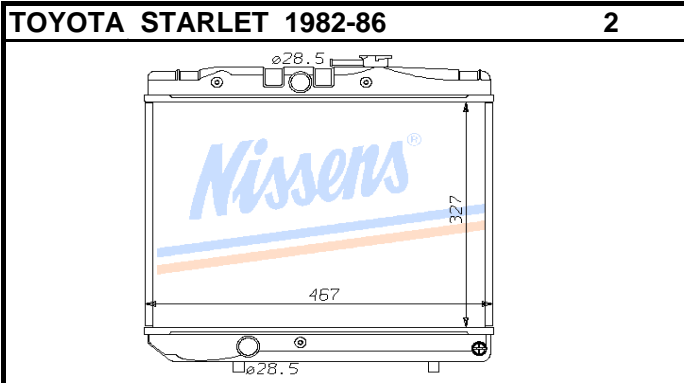

Auto	M/C	Man	TOY2B
Core		O.E.#	
Remarks -