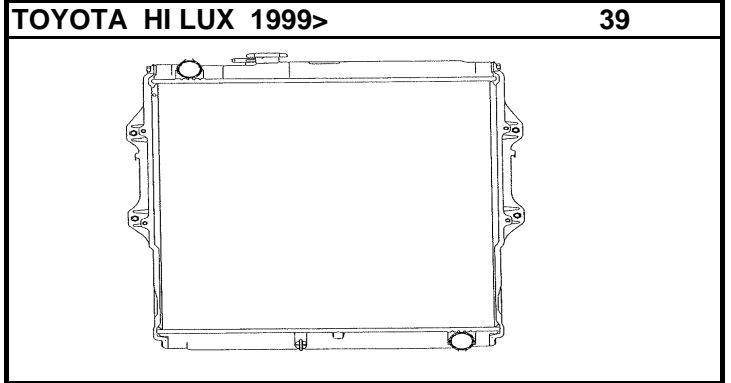

Auto	P/A	Man	TOY39B
Core	550X530X36	OE#	Not Known
Remarks -