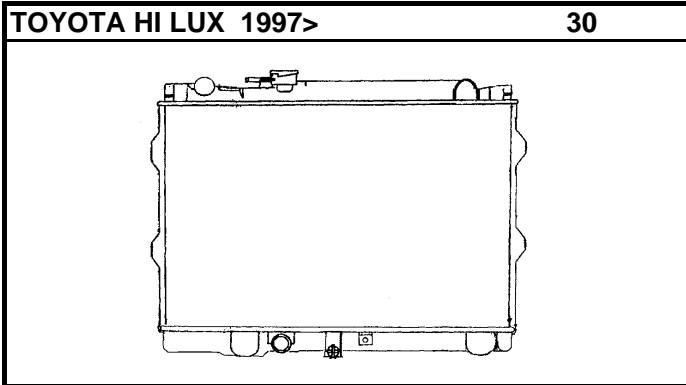

**TOYOTA HI LUX 1983-88>** **19**

Auto		M/C	Man	TOY19B
Core	400X525X32		OE#	Not Known
Remarks -				

**TOYOTA HI LUX 1988-97** **24**

Auto		M/C	Man	TOY24B
Core	475X528X48		OE#	Not Known
Remarks -				

Auto	P/A	Man	TOY30B
Core	475X530X36	OE#	Not Known
Remarks -			