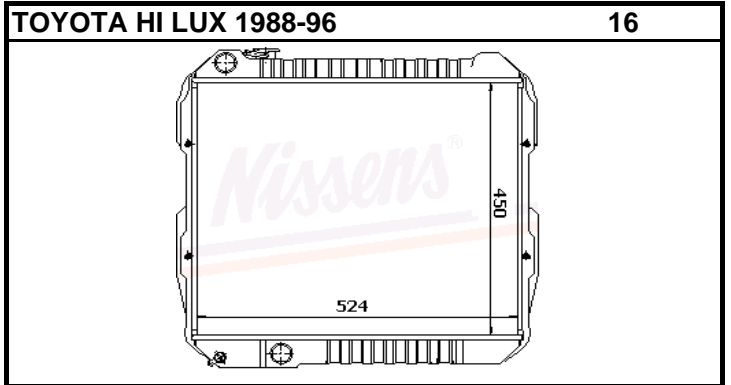

Auto	B/C	Man	TOY16B
Core	450X524X41	OE#	16400-04010
Remarks -