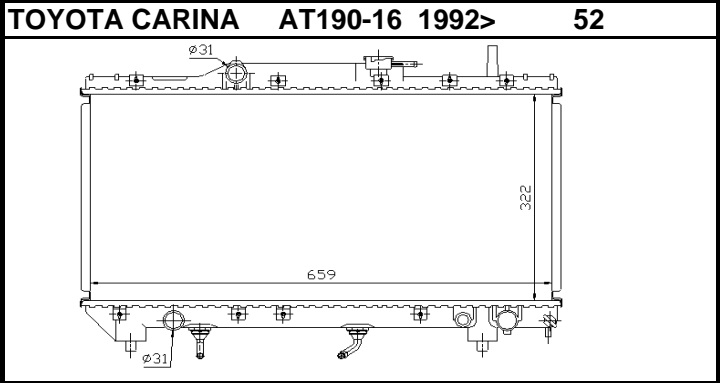

Auto	TOY52A	P/A	Man	TOY52B
Core	325X660X17	OE#	16400-16480/16481	
Remarks