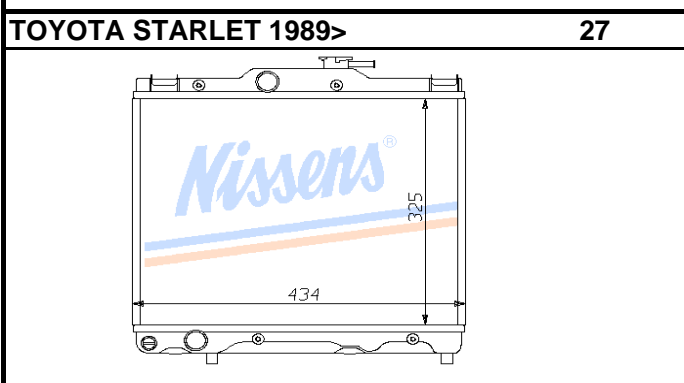

Auto	M/C	Man	TOY27B
Core	325X436X17	OE#	1640011320
Remarks -