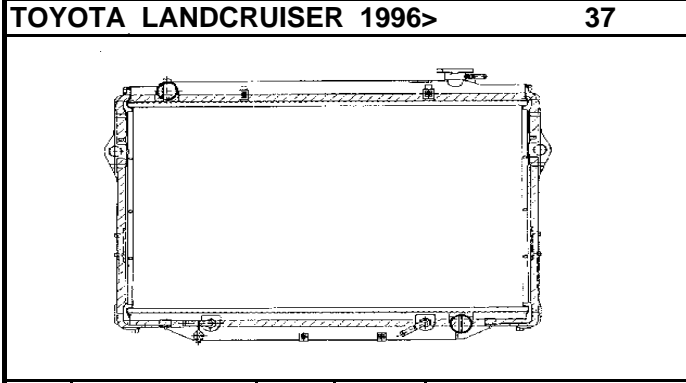

Auto	TOY37A	P/A	Man	TOY37B
Core	425X704X36	OE#	Not Known	
Remarks -