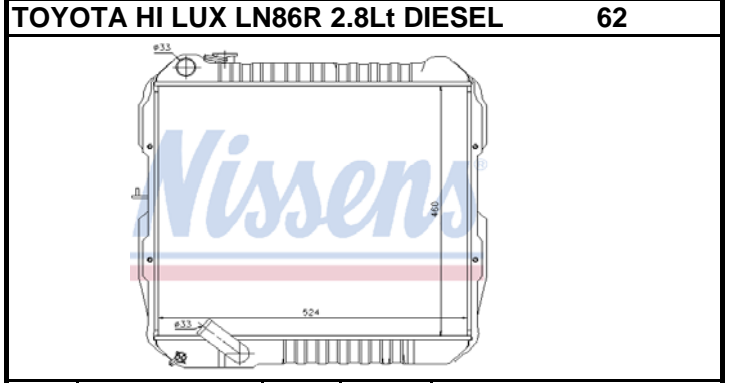

Auto	M/C	Man	TOY62B
Core	450X530X48	OE#	
Remarks -