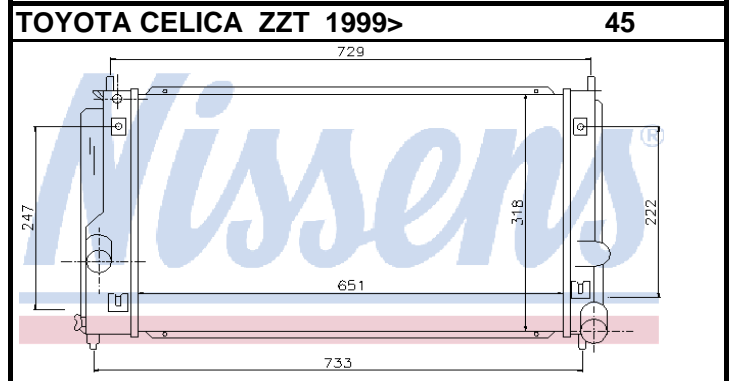

Auto		P/A	Man	TOY45B
Core	324X650X16	OE#	Not Known	
Remarks