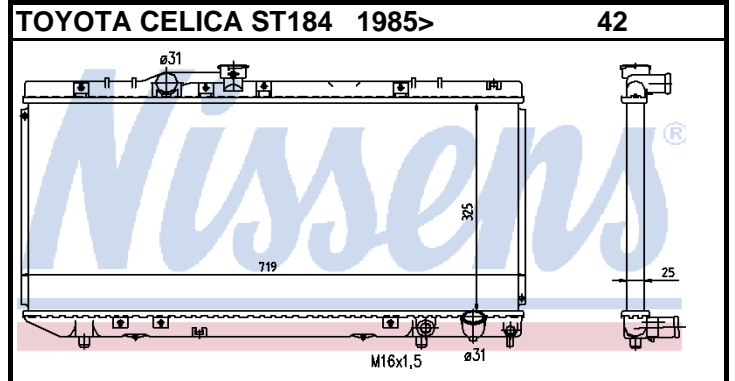

Auto	TOY32A	P/A	Man	
Core	425X718X27	OE#	Not Known	
Remarks				

Auto	TOY11A	P/C	Man	
Core	425X718X27	OE#	1640062100/090	
Remarks				

Auto	TOY13A	P/A	Man	
Core	399X737X27	OE#	164000A060/OA050	
Remarks				

Auto	TOY43A	P/C	Man	TOY43B
Core	325X699X16	OE#	Not Known	
Remarks				

Auto	TOY10A	P/C	Man	
Core	425X718X27	OE#	1640003060/050	
Remarks				

Auto	TOY12A	P/A	Man	
Core	399X737X27	OE#	1640003150/03140	
Remarks				