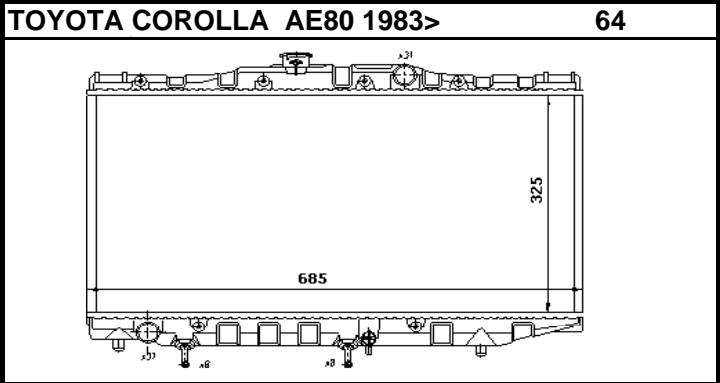

Auto	TOY64A	P/C	Man	
Core	325X685X17	OE#		
Remarks	ENGINE G2ALC