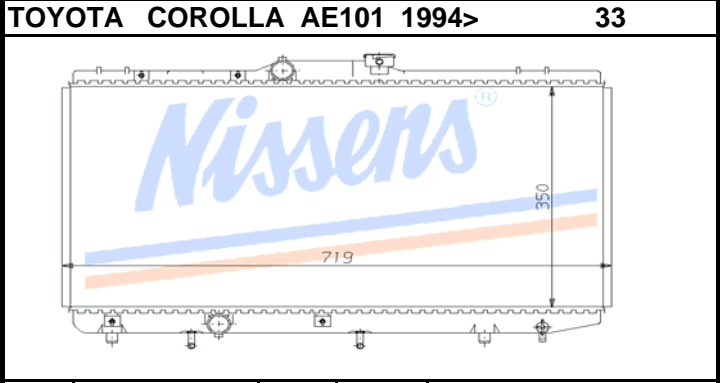

Auto	TOY33A	P/A	Man	
Core	350X699X16	OE#	1640064832	
Remarks	-