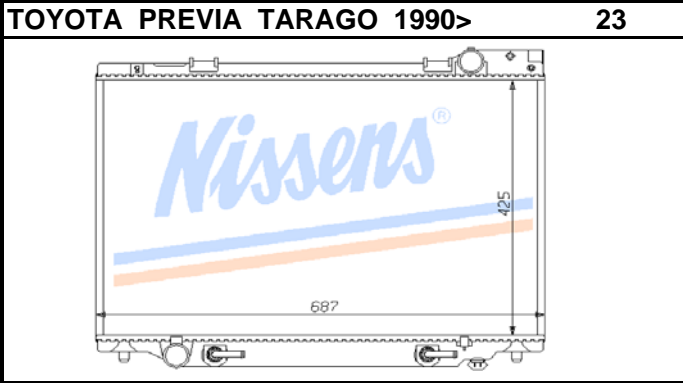

Auto	TOY23A	P/C	Auto	TOY23A	P/A
Core	425X687X33/16		OE#	1640064680	
Remarks -