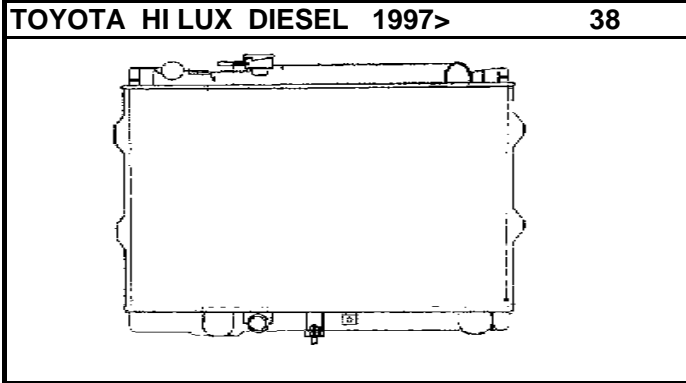

**TOYOTA HI LUX 1983-88>** **19**

Auto		M/C	Man	TOY19B
Core	400X525X32		OE#	Not Known
Remarks -				

**TOYOTA HI LUX 1988-97** **24**

Auto		M/C	Man	TOY24B
Core	475X528X48		OE#	Not Known
Remarks -				

Auto	P/A	Man	TOY30B
Core	475X530X36	OE#	Not Known
Remarks -			