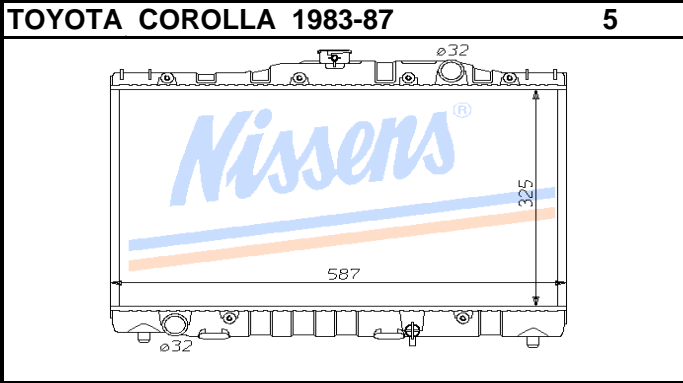

Auto	P/C	Man	TOY5B
Core	325X587X16	OE#	1640014060
Remarks