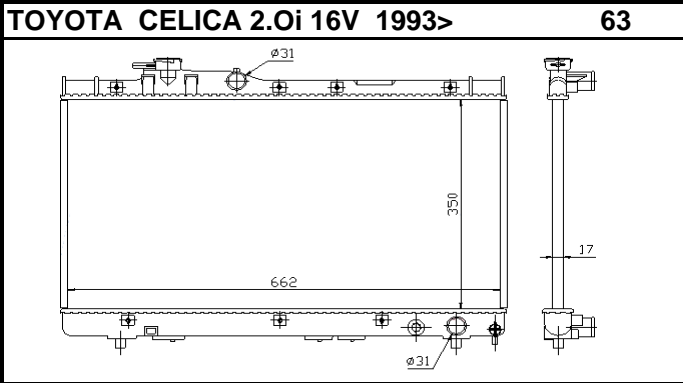

Auto	P/C	Man	TOY63B
Core	350X662X17	OE#	
Remarks	ENGINE G3SFE