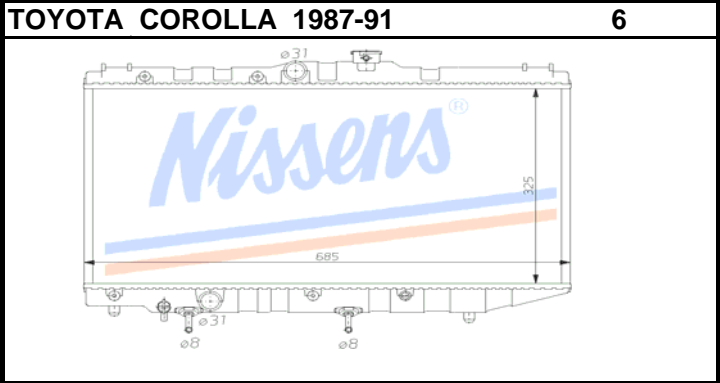

Auto	TOY6A	P/C	Man	TOY6B
Core	325X668X16	OE#	1640015380/15371	
Remarks