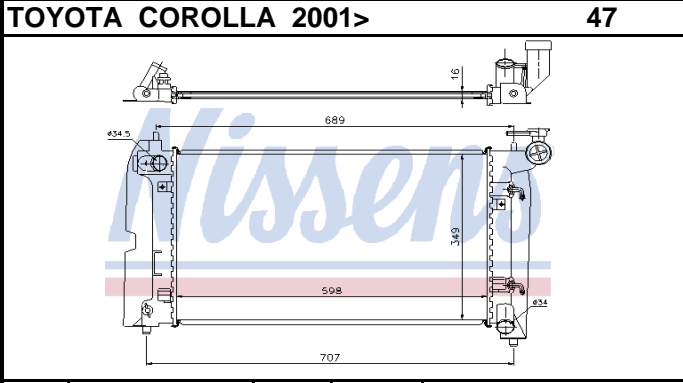

Auto	TOY47A	P/A	Man	TOY47B
Core	600X353X16	OE#	Not Known	
Remarks	-