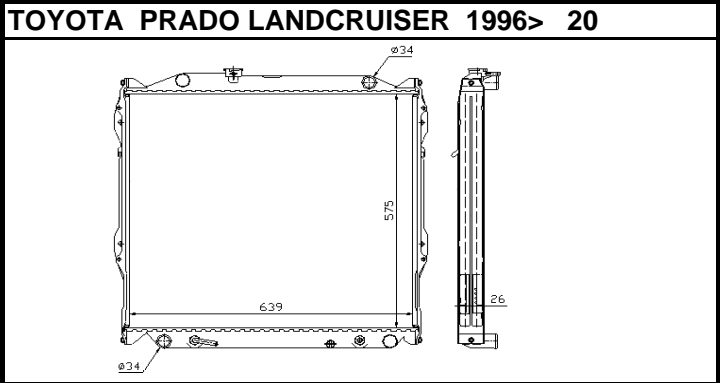

Auto	TOY20A	P/A	Man	TOY20B
Core	575X641X27		OE#	1640075160-75170
Remarks - ENGINE 3RZFE 5VZFE